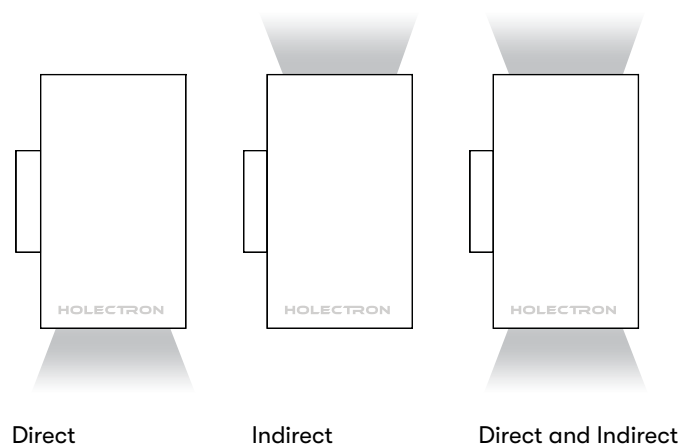

Optics

Honeycomb / NemanX Louvre / Microprism / Opal

Feed cable

Single lead cable per Mesh system.

Direct. Indirect. Both?

Each Neman Wall fixture offers Direct, Indirect or both - Direct & Indirect lighting options as well as the ability to connect multiple fixtures into a continuous line.