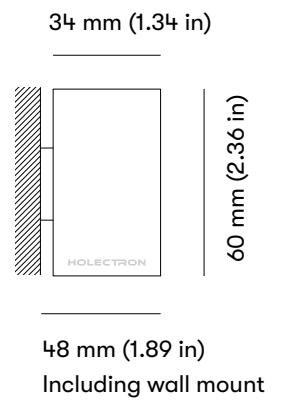

Simple yet flexible.

Technical details

Light output

Low output: 1500 lm/m

Standard output: 2100 lm/m

Spectrum

Static white: 2700K / 3000K / 3500K / 4000K
CRI80+ / CR90+ / CRI95+

Tunable white: 2700-6500K / Custom CCT range
CRI80+ / CR90+ / CRI95+

Continuous line

Start

Middle

End

Segment length

560 mm / 1.8 ft	
840 mm / 2.8 ft	
1120 mm / 3.7 ft	
1400 mm / 4.6 ft	
1680 mm / 5.5 ft	
1960 mm / 6.4 ft	
2240 mm / 7.3 ft	
2520 mm / 8.3 ft	
2800 mm / 9.2 ft	
3080 mm / 10.1 ft	