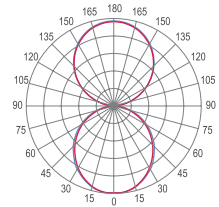

Microprism

Honeycomb

Opal

Direct / Indirect

The indirect light generated illumination creates a sense of open space while retaining a feeling of coziness.

Microprism

Honeycomb

Opal