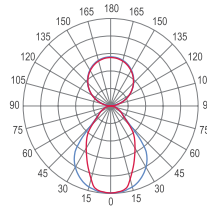

Microprism

Honeycomb

Opal

Direct / Indirect

The indirect light generated illumination creates a sense of open space while retaining a feeling of coziness.

Microprism

Honeycomb

Opal