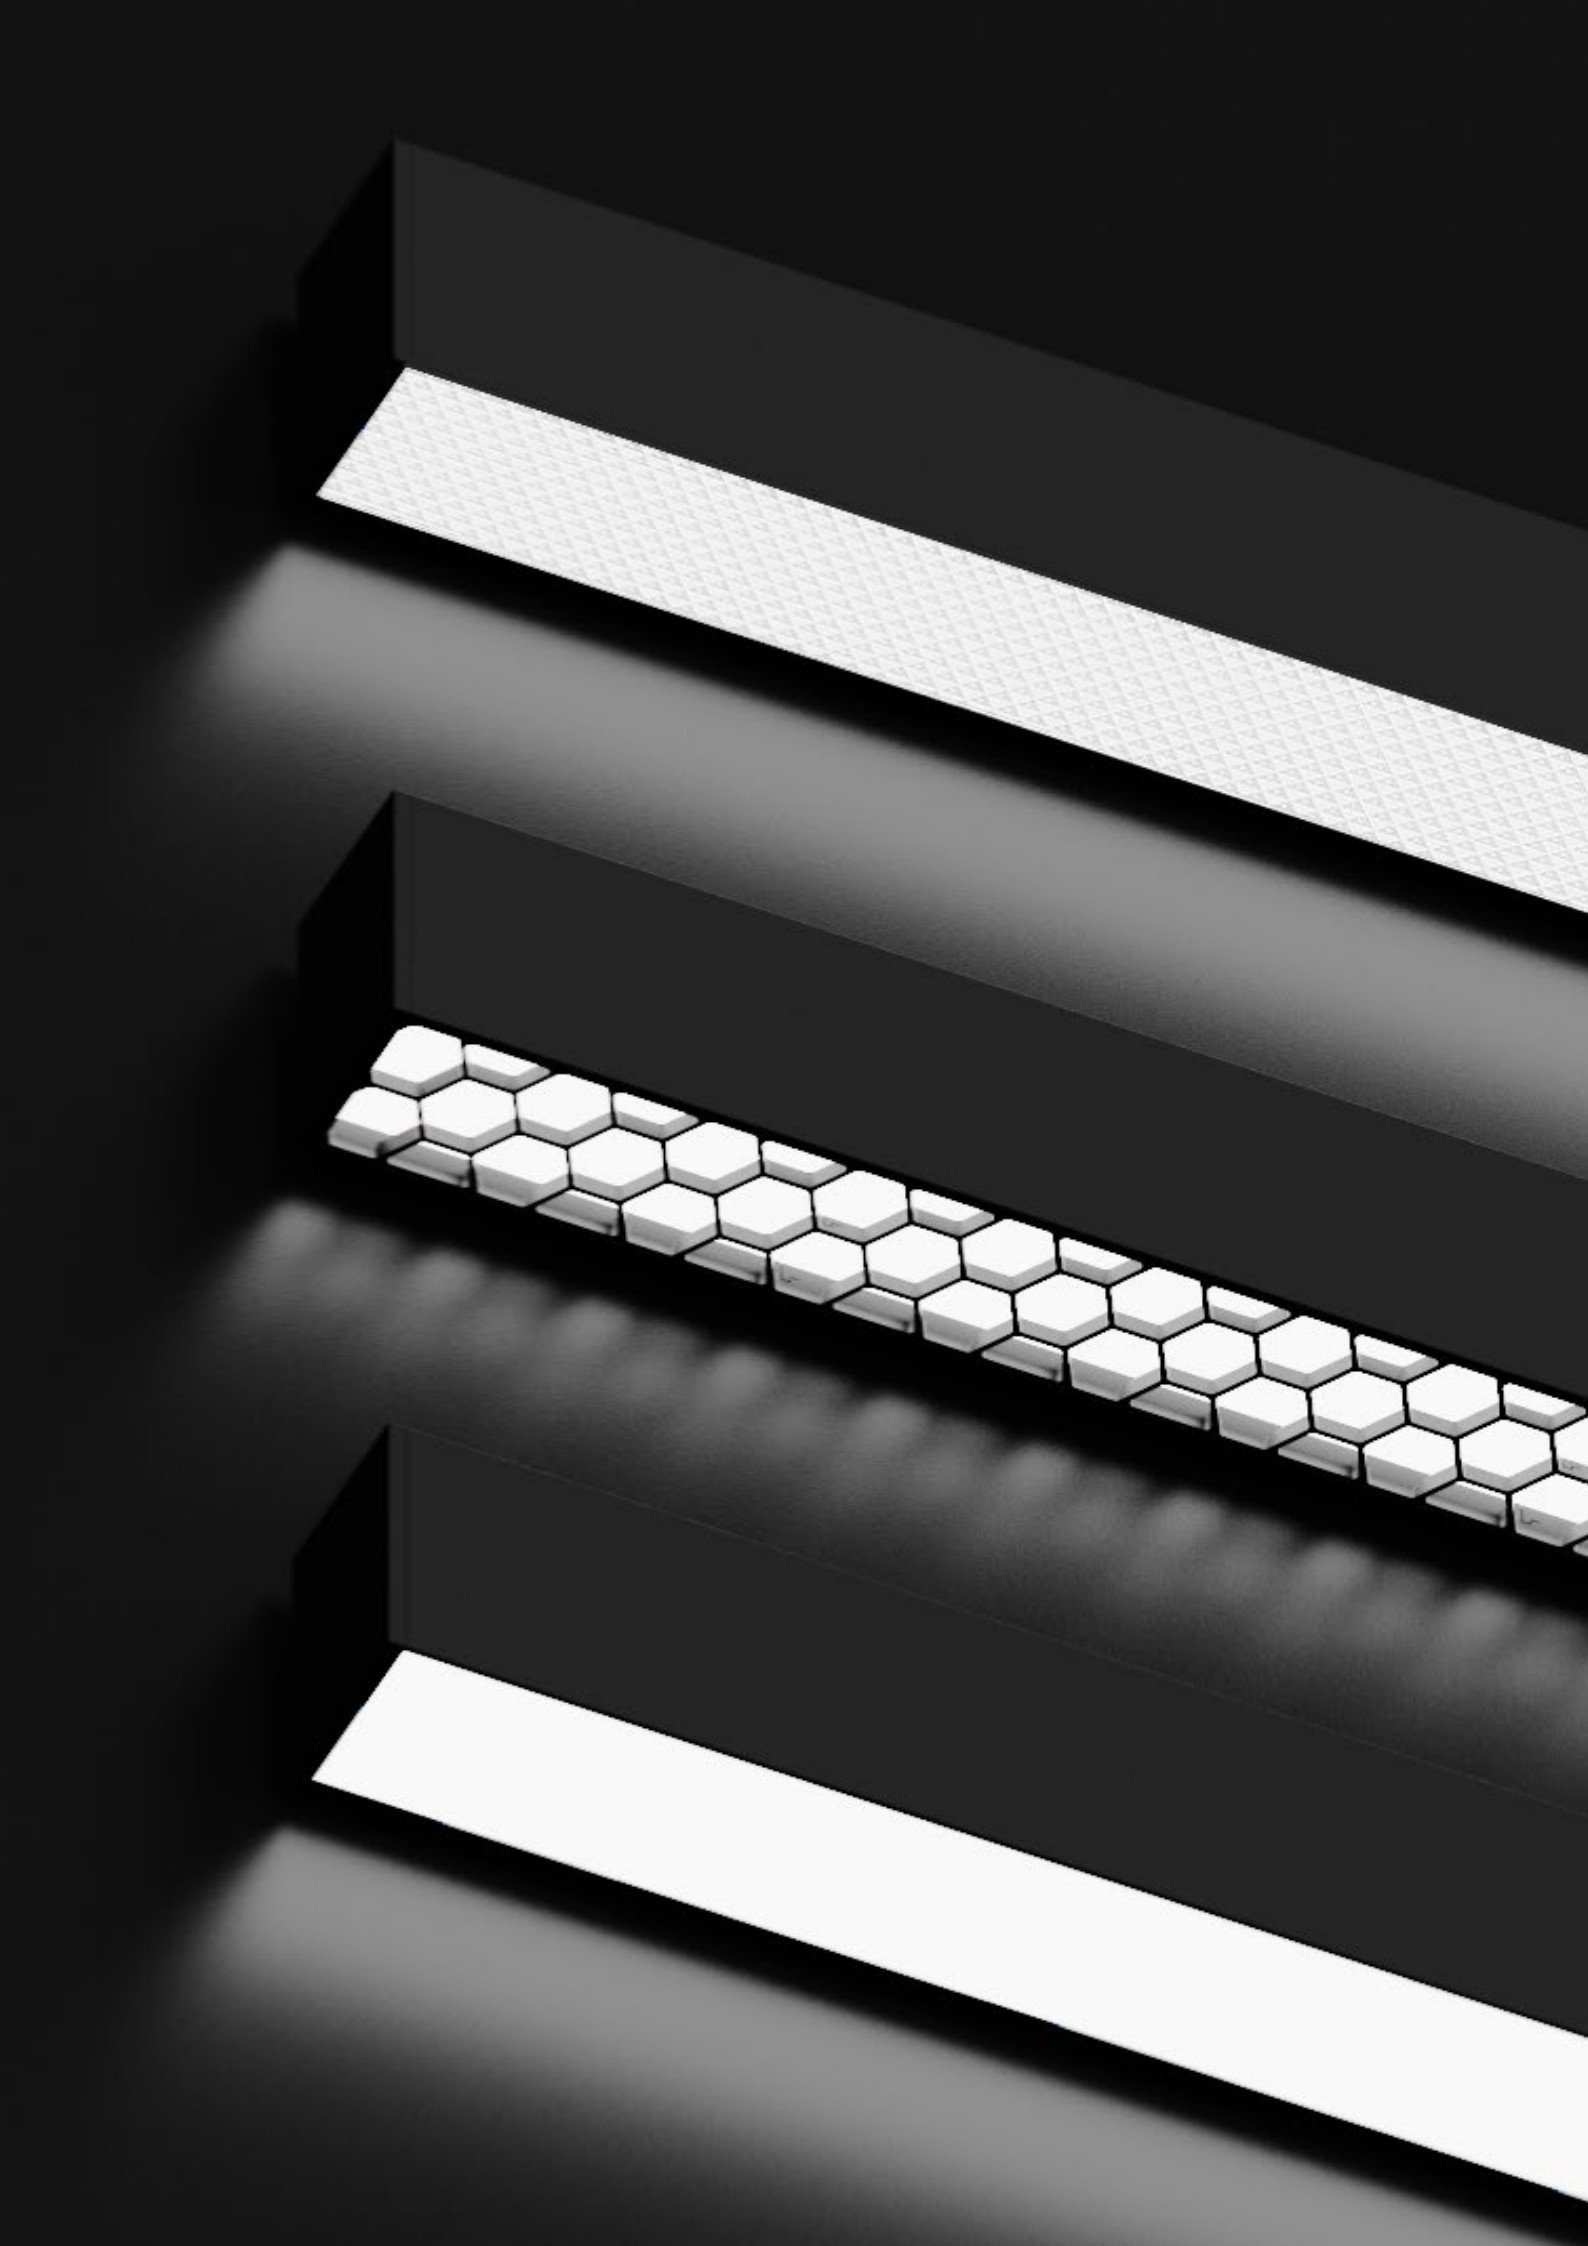

HOLECTRON

Neman
Wall

Enhance your wall

Surprising! Enhance your office, corridor, stairway, kitchen, bedroom... any space... with Neman Wall.

Slim and stylish design invisibly integrates into the wall creating soft ambient illuminance.

Simple yet flexible.

Technical details

Light output

Low output: 1500 lm/m

Standard output: 2100 lm/m

Spectrum

Static white: 2700K / 3000K / 3500K / 4000K
CRI80+ / CR90+ / CRI95+

Tunable white: 2700-6500K / Custom CCT range
CRI80+ / CR90+ / CRI95+

Optics

Honeycomb / NemanX Louvre / Microprism / Opal

Feed cable

Single lead cable per Mesh system.

Direct. Indirect. Both?

Each Neman Wall fixture offers Direct, Indirect or both - Direct & Indirect lighting options as well as the ability to connect multiple fixtures into a continuous line.

Optics

Honeycomb / Microprism / Opal

Feed cable

Single lead cable per line system.

Continuous line

Three simple steps to a clever solution that fits right into your vision. A guiding light, leading towards the long corridors or wrapping your room.