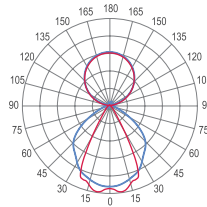

Microprism

Honeycomb

Opal

Direct / Indirect

The indirect light generated illumination creates a sense of open space while retaining a feeling of coziness.

Microprism

Honeycomb

Opal