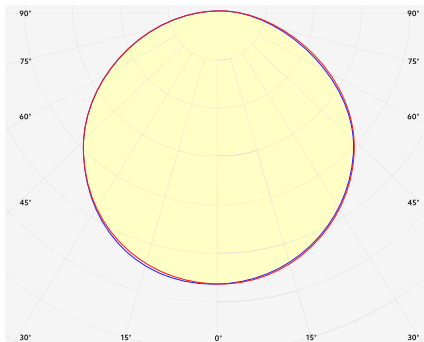

PHOTOMETRICS

Possible allowed deviation of optical and electrical values are $\pm 15\%$. Allowed measurement uncertainty $\pm 7\%$.
All values in datasheet are for reference only and customers should take these values on their own risk. HOLECTRON reserves the right for changes without prior notice.