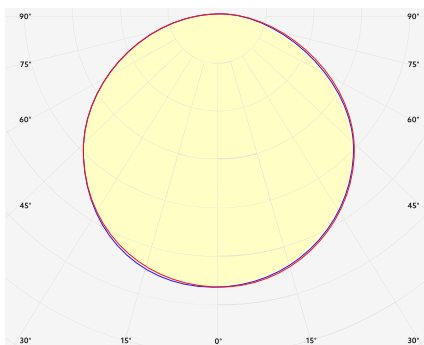

PHOTOMETRICS

Possible allowed deviation of optical and electrical values are ±15%. Allowed measurement uncertainty ±7%.
All values in datasheet are for reference only and customers should take these values on their own risk. HOLECTRON reserves the right for changes without prior notice.