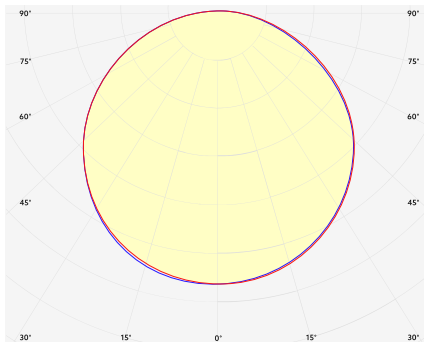

## 112 LEDS/M NICHIA

TW2-112-9/N3-827/865

Product code: TW2-112-9/N3-827/865

Article No.: A5BBBADAJ

LEDs/M	Tunable white Dual 112 LEDs/m
SPECTRUM	Warm LED: CRI 80+ 2700K Cold LED: CRI 80+ 6500K 3-Step MacAdam
LUMINOUS FLUX	1377 Lm/m 420 Lm/ft
EFFICACY	143 Lm/W
LIFETIME	L90B10 60.000 h
DIMMING	Dimmable
ELECTRICAL	Power: 9.6 W/m   2.93 W/ft 24 VDC
TEMPERATURE	Tc max <75°C ( 167°F ) Operating: -25°C...+50°C ( -13°F...122°F )
DIMENSIONS	Width: 10 mm Height: 2 mm (0.08")
PHOTOMETRIC	120° beam angle
PACKING	10 m, 50 m or customized length per reel
OTHER	Cutting step: 62.5 mm (2.46") Max run: 8.5 m (28')