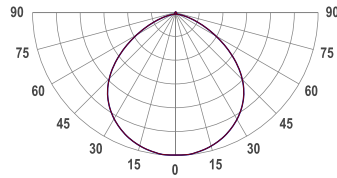

PHOTOMETRICS