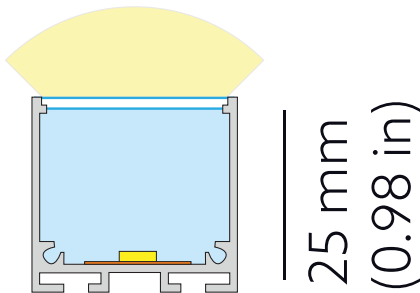

## PHOTOMETRICS

## SEGMENT LAYOUT

Luminaire type segment

## TECHNICAL DRAWING

26 mm  
(1.02 in)

## DIMENSIONS

Width: 26 mm (1.02")  
Height: 25 mm (0.98")  
Length: 1004 mm | 3.3'