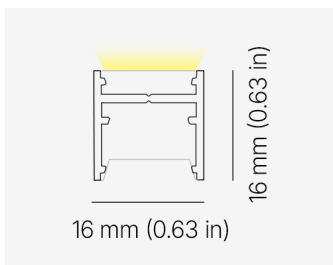

ULA S IP67

UlaS.IP67 AULSO IBC AGY ECL / FL56/Nx G5 02W 840 L1000

TYPE	White
CCT	4000K
CRI	CRI 80+
COLOR CONSISTENCY	3-Step MacAdam
LUMINOUS FLUX	Luminaire: 239 Lm Light Source: 359 Lm
EFFICACY	Luminaire: 100 Lm/W Light Source: 150 Lm/W
LIFETIME	L90B10 60.000h

CONTROL	Dimmable
----------------	----------

LUMINAIRE POWER	2.4 W
INPUT VOLTAGE	24V DC

COVER	Clear
HOUSING	Extruded aluminum, Grey
IP CLASS	IP67 ingress protection
OTHER DETAILS	Luminaire segment

DIMENSIONS	Width: 16 mm / 0.63" Height: 16 mm / 0.63" Length: 1000 mm / 3,28'
-------------------	--