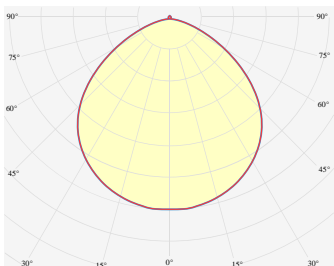

ULA S IP67

UlaS.IP67 AULSO IBC AGY ECL / FL56/Nx G5 02W 840 L1000

TYPE	White
CCT	4000K
CRI	CRI 80+
COLOR CONSISTENCY	3-Step MacAdam
LUMINOUS FLUX	Luminaire: 239 Lm Light Source: 359 Lm
EFFICACY	Luminaire: 100 Lm/W Light Source: 150 Lm/W
LIFETIME	L90B10 60.000h

CONTROL	Dimmable
----------------	----------

LUMINAIRE POWER	2.4 W
INPUT VOLTAGE	24V DC

COVER	Clear
HOUSING	Extruded aluminum, Grey
IP CLASS	IP67 ingress protection
OTHER DETAILS	Luminaire segment

DIMENSIONS	Width: 16 mm / 0.63" Height: 16 mm / 0.63" Length: 1000 mm / 3,28'
-------------------	--