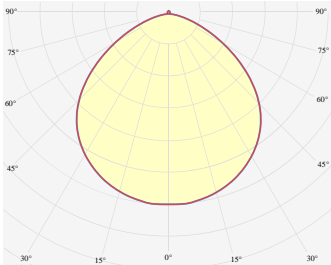

ULA S IP67

UlaS.IP67 AULSO IBC AGY ECL / FL56/Nx G5 02W 835 L1000

TYPE	White
CCT	3500K
CRI	CRI 80+
COLOR CONSISTENCY	3-Step MacAdam
LUMINOUS FLUX	Luminaire: 239 Lm Light Source: 358 Lm
EFFICACY	Luminaire: 99 Lm/W Light Source: 149 Lm/W
LIFETIME	L90B10 60.000h

CONTROL	Dimmable
----------------	----------

LUMINAIRE POWER	2.4 W
INPUT VOLTAGE	24V DC

COVER	Clear
HOUSING	Extruded aluminum, Grey
IP CLASS	IP67 ingress protection
OTHER DETAILS	Luminaire segment

DIMENSIONS	Width: 16 mm / 0.63" Height: 16 mm / 0.63" Length: 1000 mm / 3,28'
-------------------	--