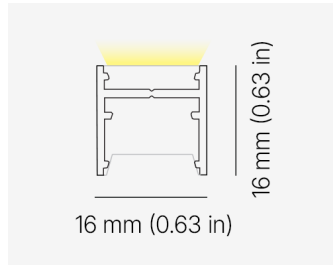

ULA S IP67

UlaS.IP67 AULSO IBC AGY ECL / FL56/Nx G5 02W 835 L1000

TYPE	White
CCT	3500K
CRI	CRI 80+
COLOR CONSISTENCY	3-Step MacAdam
LUMINOUS FLUX	Luminaire: 239 Lm Light Source: 358 Lm
EFFICACY	Luminaire: 99 Lm/W Light Source: 149 Lm/W
LIFETIME	L90B10 60.000h

CONTROL	Dimmable
----------------	----------

LUMINAIRE POWER	2.4 W
INPUT VOLTAGE	24V DC

COVER	Clear
HOUSING	Extruded aluminum, Grey
IP CLASS	IP67 ingress protection
OTHER DETAILS	Luminaire segment

DIMENSIONS	Width: 16 mm / 0.63" Height: 16 mm / 0.63" Length: 1000 mm / 3,28'
-------------------	--