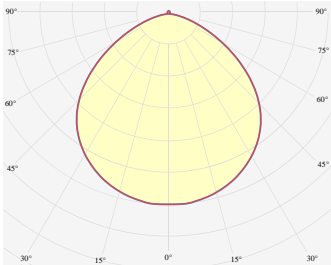

ULA S IP67

UlaS.IP67 AULSO IBC AGY ECL / FL56/Nx G5 02W 830 L1000

| | |
|--------------------------|--|
| TYPE | White |
| CCT | 3000K |
| CRI | CRI 80+ |
| COLOR CONSISTENCY | 3-Step MacAdam |
| LUMINOUS FLUX | Luminaire: 233 Lm Light Source: 350 Lm |
| EFFICACY | Luminaire: 97 Lm/W Light Source: 146 Lm/W |
| LIFETIME | L90B10 60.000h |

| | |
|-------------------|--|
| DIMENSIONS | Width: 16 mm / 0.63" Height: 16 mm / 0.63" Length: 1000 mm / 3,28' |
|-------------------|--|

MADE IN EUROPE

5 YEAR WARRANTY