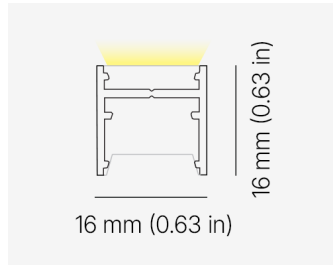

ULA S IP67

UlaS.IP67 AULSO IBC AGY ECL / FL56/Nx G5 02W 830 L1000

| | |
|--------------------------|--|
| TYPE | White |
| CCT | 3000K |
| CRI | CRI 80+ |
| COLOR CONSISTENCY | 3-Step MacAdam |
| LUMINOUS FLUX | Luminaire: 233 Lm Light Source: 350 Lm |
| EFFICACY | Luminaire: 97 Lm/W Light Source: 146 Lm/W |
| LIFETIME | L90B10 60.000h |

| | |
|----------------|----------|
| CONTROL | Dimmable |
|----------------|----------|

| | |
|------------------------|--------|
| LUMINAIRE POWER | 2.4 W |
| INPUT VOLTAGE | 24V DC |

| | |
|----------------------|-------------------------|
| COVER | Clear |
| HOUSING | Extruded aluminum, Grey |
| IP CLASS | IP67 ingress protection |
| OTHER DETAILS | Luminaire segment |

| | |
|-------------------|--|
| DIMENSIONS | Width: 16 mm / 0.63" Height: 16 mm / 0.63" Length: 1000 mm / 3,28' |
|-------------------|--|

MADE IN EUROPE

5 YEAR WARRANTY