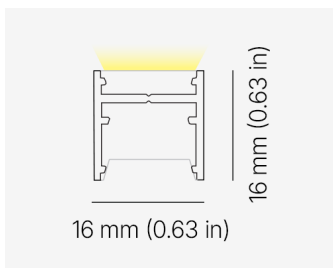

ULA S IP67

UlaS.IP67 AULSO IBC AGY ECL / FL56/Nx G5 02W 827 L1000

| | |
|--------------------------|--|
| TYPE | White |
| CCT | 2700K |
| CRI | CRI 80+ |
| COLOR CONSISTENCY | 3-Step MacAdam |
| LUMINOUS FLUX | Luminaire: 226 Lm Light Source: 339 Lm |
| EFFICACY | Luminaire: 94 Lm/W Light Source: 141 Lm/W |
| LIFETIME | L90B10 60.000h |

| | |
|----------------|----------|
| CONTROL | Dimmable |
|----------------|----------|

| | |
|------------------------|--------|
| LUMINAIRE POWER | 2.4 W |
| INPUT VOLTAGE | 24V DC |

| | |
|----------------------|-------------------------|
| COVER | Clear |
| HOUSING | Extruded aluminum, Grey |
| IP CLASS | IP67 ingress protection |
| OTHER DETAILS | Luminaire segment |

| | |
|-------------------|--|
| DIMENSIONS | Width: 16 mm / 0.63" Height: 16 mm / 0.63" Length: 1000 mm / 3,28' |
|-------------------|--|