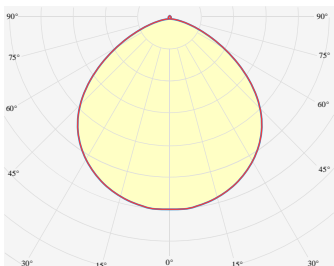

ULA S IP67

UlaS.IP67 AULSO IBC AGY ECL / FL56/Nx G5 02W 827 L1000

| | |
|--------------------------|--|
| TYPE | White |
| CCT | 2700K |
| CRI | CRI 80+ |
| COLOR CONSISTENCY | 3-Step MacAdam |
| LUMINOUS FLUX | Luminaire: 226 Lm Light Source: 339 Lm |
| EFFICACY | Luminaire: 94 Lm/W Light Source: 141 Lm/W |
| LIFETIME | L90B10 60.000h |

| | |
|-------------------|--|
| DIMENSIONS | Width: 16 mm / 0.63" Height: 16 mm / 0.63" Length: 1000 mm / 3,28' |
|-------------------|--|