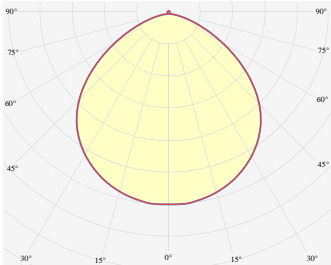

ULA S IP67

UlaS.IP67 AULSO IBC AGY ECL / FL56/Nx G5 02W 822 L1000

TYPE	White
CCT	2200K
CRI	CRI 80+
COLOR CONSISTENCY	3-Step MacAdam
LUMINOUS FLUX	Luminaire: 177 Lm Light Source: 265 Lm
EFFICACY	Luminaire: 74 Lm/W Light Source: 110 Lm/W
LIFETIME	L90B10 60.000h

CONTROL	Dimmable
----------------	----------

LUMINAIRE POWER	2.4 W
INPUT VOLTAGE	24V DC

COVER	Clear
HOUSING	Extruded aluminum, Grey
IP CLASS	IP67 ingress protection
OTHER DETAILS	Luminaire segment

DIMENSIONS	Width: 16 mm / 0.63" Height: 16 mm / 0.63" Length: 1000 mm / 3,28'
-------------------	--