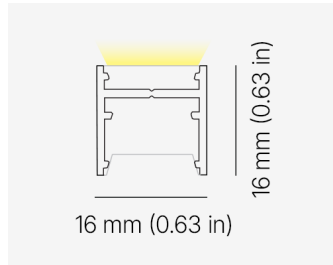

ULA S IP67

UlaS.IP67 AULSO IBC AGY ECL / FL56/Nx G5 02W 822 L1000

TYPE	White
CCT	2200K
CRI	CRI 80+
COLOR CONSISTENCY	3-Step MacAdam
LUMINOUS FLUX	Luminaire: 177 Lm Light Source: 265 Lm
EFFICACY	Luminaire: 74 Lm/W Light Source: 110 Lm/W
LIFETIME	L90B10 60.000h

CONTROL	Dimmable
----------------	----------

LUMINAIRE POWER	2.4 W
INPUT VOLTAGE	24V DC

COVER	Clear
HOUSING	Extruded aluminum, Grey
IP CLASS	IP67 ingress protection
OTHER DETAILS	Luminaire segment

DIMENSIONS	Width: 16 mm / 0.63" Height: 16 mm / 0.63" Length: 1000 mm / 3,28'
-------------------	--