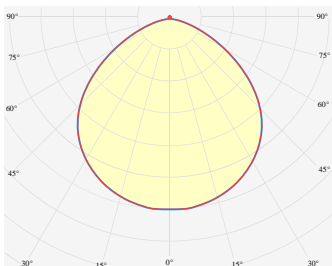

ULA S IP67

UlaS.IP67 AULSO IBC AGY ECL / FL56/Nx G5 02W 820 L1000

TYPE	White
CCT	2000K
CRI	CRI 80+
COLOR CONSISTENCY	3-Step MacAdam
LUMINOUS FLUX	Luminaire: 163 Lm Light Source: 245 Lm
EFFICACY	Luminaire: 68 Lm/W Light Source: 102 Lm/W
LIFETIME	L90B10 60.000h

CONTROL	Dimmable
----------------	----------

LUMINAIRE POWER	2.4 W
INPUT VOLTAGE	24V DC

COVER	Clear
HOUSING	Extruded aluminum, Grey
IP CLASS	IP67 ingress protection
OTHER DETAILS	Luminaire segment

DIMENSIONS	Width: 16 mm / 0.63" Height: 16 mm / 0.63" Length: 1000 mm / 3,28'
-------------------	--