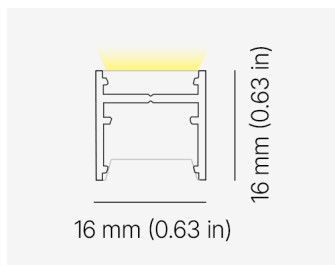

ULA S IP67

UlaS.IP67 AULSO IBC AGY ECL / FL56/Nx G5 02W 820 L1000

TYPE	White
CCT	2000K
CRI	CRI 80+
COLOR CONSISTENCY	3-Step MacAdam
LUMINOUS FLUX	Luminaire: 163 Lm Light Source: 245 Lm
EFFICACY	Luminaire: 68 Lm/W Light Source: 102 Lm/W
LIFETIME	L90B10 60.000h

CONTROL	Dimmable
----------------	----------

LUMINAIRE POWER	2.4 W
INPUT VOLTAGE	24V DC

COVER	Clear
HOUSING	Extruded aluminum, Grey
IP CLASS	IP67 ingress protection
OTHER DETAILS	Luminaire segment

DIMENSIONS	Width: 16 mm / 0.63" Height: 16 mm / 0.63" Length: 1000 mm / 3,28'
-------------------	--