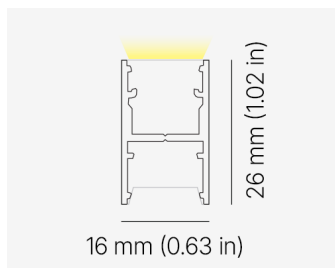

ULA M IP67

UlaM.IP67 AULMO SBC AGY EOP / RGB-48/Nx G5 011W L1000

TYPE	RGB
COLOR CONSISTENCY	3-Step MacAdam
LUMINOUS FLUX	Luminaire: 216 Lm Light Source: 480 Lm Red: 47 Lm Green: 138 Lm Blue: 31 Lm
EFFICACY	Luminaire: 19 Lm/W Light Source: 42 Lm/W
LIFETIME	L90B10 60.000h

CONTROL	Dimmable
----------------	----------

LUMINAIRE POWER	11.52 W
INPUT VOLTAGE	24V DC

COVER	Opal
HOUSING	Extruded aluminum, Grey
IP CLASS	IP67 ingress protection
OTHER DETAILS	Start segment

DIMENSIONS	Width: 16 mm / 0.63" Height: 26 mm / 1.02" Length: 1001.5 mm / 3.3'
-------------------	---