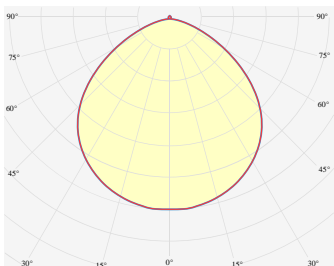

ULA M IP67

UlaM.IP67 AULMO SBC AGY EOP / RGB-48/Nx G5 011W L1000

TYPE	RGB
COLOR CONSISTENCY	3-Step MacAdam
LUMINOUS FLUX	Luminaire: 216 Lm Light Source: 480 Lm Red: 47 Lm Green: 138 Lm Blue: 31 Lm
EFFICACY	Luminaire: 19 Lm/W Light Source: 42 Lm/W
LIFETIME	L90B10 60.000h

CONTROL	Dimmable
----------------	----------

LUMINAIRE POWER	11.52 W
INPUT VOLTAGE	24V DC

COVER	Opal
HOUSING	Extruded aluminum, Grey
IP CLASS	IP67 ingress protection
OTHER DETAILS	Start segment

DIMENSIONS	Width: 16 mm / 0.63" Height: 26 mm / 1.02" Length: 1001.5 mm / 3.3'
-------------------	---