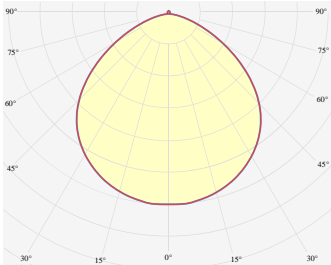

## ULA M IP67

ULaM.IP67 AULMO IBC PBK EOP / RGB-48/Nx G5 07W L1000

<b>TYPE</b>	RGB
<b>COLOR CONSISTENCY</b>	3-Step MacAdam
<b>LUMINOUS FLUX</b>	Luminaire: 143 Lm Light Source: 316 Lm Red: 29 Lm Green: 94 Lm Blue: 19 Lm
<b>EFFICACY</b>	Luminaire: 20 Lm/W Light Source: 44 Lm/W
<b>LIFETIME</b>	L90B10 60.000h

<b>DIMENSIONS</b>	Width: 16 mm / 0.63" Height: 26 mm / 1.02" Length: 1003 mm / 3.3'
-------------------	---

Possible allowed deviation of optical and electrical values are ±15%. Allowed measurement uncertainty ±7%. All values in datasheet are for reference only and customers should take these values on their own risk. HOLECTRON reserves the right for changes without prior notice.