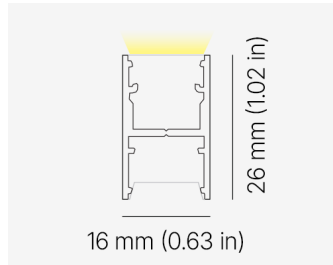

## ULA M IP67

ULaM.IP67 AULMO IBC PBK EOP / RGB-48/Nx G5 07W L1000

<b>TYPE</b>	RGB
<b>COLOR CONSISTENCY</b>	3-Step MacAdam
<b>LUMINOUS FLUX</b>	Luminaire: 143 Lm Light Source: 316 Lm Red: 29 Lm Green: 94 Lm Blue: 19 Lm
<b>EFFICACY</b>	Luminaire: 20 Lm/W Light Source: 44 Lm/W
<b>LIFETIME</b>	L90B10 60.000h

<b>CONTROL</b>	Dimmable
----------------	----------

<b>LUMINAIRE POWER</b>	7.2 W
<b>INPUT VOLTAGE</b>	24V DC

<b>COVER</b>	Opal
<b>HOUSING</b>	Extruded aluminum, Black
<b>IP CLASS</b>	IP67 ingress protection
<b>OTHER DETAILS</b>	Luminaire segment

<b>DIMENSIONS</b>	Width: 16 mm / 0.63" Height: 26 mm / 1.02" Length: 1003 mm / 3.3'
-------------------	---

Possible allowed deviation of optical and electrical values are ±15%. Allowed measurement uncertainty ±7%. All values in datasheet are for reference only and customers should take these values on their own risk. HOLECTRON reserves the right for changes without prior notice.