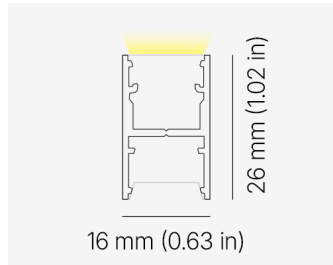

ULA M IP67

ULaM.IP67 AULMO IBC PWE EOP / RGB-48/Nx G5 07W L1000

TYPE	RGB
COLOR CONSISTENCY	3-Step MacAdam
LUMINOUS FLUX	Luminaire: 143 Lm Light Source: 316 Lm Red: 29 Lm Green: 94 Lm Blue: 19 Lm
EFFICACY	Luminaire: 20 Lm/W Light Source: 44 Lm/W
LIFETIME	L90B10 60.000h

CONTROL	Dimmable
----------------	----------

LUMINAIRE POWER	7.2 W
INPUT VOLTAGE	24V DC

COVER	Opal
HOUSING	Extruded aluminum, White
IP CLASS	IP67 ingress protection
OTHER DETAILS	Luminaire segment

DIMENSIONS	Width: 16 mm / 0.63" Height: 26 mm / 1.02" Length: 1003 mm / 3.3'
-------------------	---