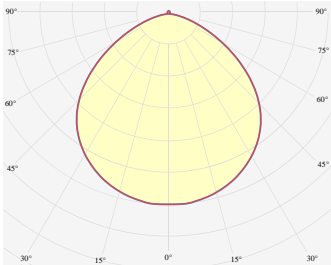

ULA M IP67

ULaM.IP67 AULMO IBC PWE EOP / RGB-48/Nx G5 07W L1000

TYPE	RGB
COLOR CONSISTENCY	3-Step MacAdam
LUMINOUS FLUX	Luminaire: 143 Lm Light Source: 316 Lm Red: 29 Lm Green: 94 Lm Blue: 19 Lm
EFFICACY	Luminaire: 20 Lm/W Light Source: 44 Lm/W
LIFETIME	L90B10 60.000h

CONTROL	Dimmable
----------------	----------

LUMINAIRE POWER	7.2 W
INPUT VOLTAGE	24V DC

COVER	Opal
HOUSING	Extruded aluminum, White
IP CLASS	IP67 ingress protection
OTHER DETAILS	Luminaire segment

DIMENSIONS	Width: 16 mm / 0.63" Height: 26 mm / 1.02" Length: 1003 mm / 3.3'
-------------------	---