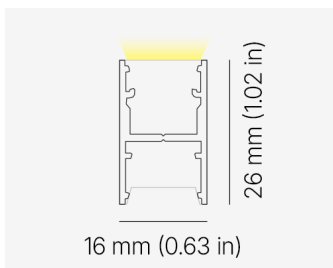

ULA M IP67

UlaM.IP67 AULMO IBC PBK EOP / RGB-48/Nx G5 011W L1000

| | |
|--------------------------|---|
| TYPE | RGB |
| COLOR CONSISTENCY | 3-Step MacAdam |
| LUMINOUS FLUX | Luminaire: 216 Lm Light Source: 480 Lm Red: 47 Lm Green: 138 Lm Blue: 31 Lm |
| EFFICACY | Luminaire: 19 Lm/W |
| LIFETIME | Light Source: 42 Lm/W L90B10 60.000h |

| | |
|----------------|----------|
| CONTROL | Dimmable |
|----------------|----------|

| | |
|------------------------|---------|
| LUMINAIRE POWER | 11.52 W |
| INPUT VOLTAGE | 24V DC |

| | |
|----------------------|--------------------------|
| COVER | Opal |
| HOUSING | Extruded aluminum, Black |
| IP CLASS | IP67 ingress protection |
| OTHER DETAILS | Luminaire segment |

| | |
|-------------------|---|
| DIMENSIONS | Width: 16 mm / 0.63" Height: 26 mm / 1.02" Length: 1003 mm / 3.3' |
|-------------------|---|

Possible allowed deviation of optical and electrical values are ±15%. Allowed measurement uncertainty ±7%.
All values in datasheet are for reference only and customers should take these values on their own risk. HOLECTRON reserves the right for changes without prior notice.