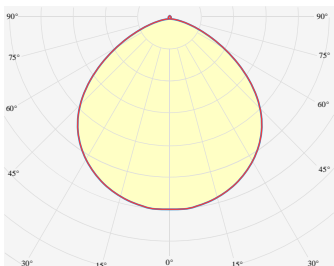

ULA M IP67

UlaM.IP67 AULMO IBC PBK EOP / RGB-48/Nx G5 011W L1000

| | |
|--------------------------|---|
| TYPE | RGB |
| COLOR CONSISTENCY | 3-Step MacAdam |
| LUMINOUS FLUX | Luminaire: 216 Lm Light Source: 480 Lm Red: 47 Lm Green: 138 Lm Blue: 31 Lm |
| EFFICACY | Luminaire: 19 Lm/W |
| LIFETIME | Light Source: 42 Lm/W L90B10 60.000h |

| | |
|-------------------|---|
| DIMENSIONS | Width: 16 mm / 0.63" Height: 26 mm / 1.02" Length: 1003 mm / 3.3' |
|-------------------|---|

Possible allowed deviation of optical and electrical values are ±15%. Allowed measurement uncertainty ±7%.
All values in datasheet are for reference only and customers should take these values on their own risk. HOLECTRON reserves the right for changes without prior notice.