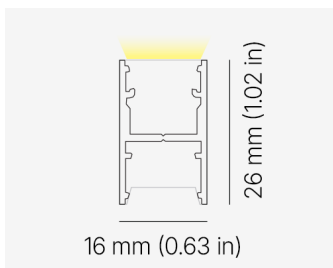

ULA M IP67

UlaM.IP67 AULMO IBC PWE EOP / RGB-48/Nx G5 011W L1000

TYPE	RGB
COLOR CONSISTENCY	3-Step MacAdam
LUMINOUS FLUX	Luminaire: 216 Lm Light Source: 480 Lm Red: 47 Lm Green: 138 Lm Blue: 31 Lm
EFFICACY	Luminaire: 19 Lm/W Light Source: 42 Lm/W
LIFETIME	L90B10 60.000h

CONTROL	Dimmable
----------------	----------

LUMINAIRE POWER	11.52 W
INPUT VOLTAGE	24V DC

COVER	Opal
HOUSING	Extruded aluminum, White
IP CLASS	IP67 ingress protection
OTHER DETAILS	Luminaire segment

DIMENSIONS	Width: 16 mm / 0.63" Height: 26 mm / 1.02" Length: 1003 mm / 3.3'
-------------------	---