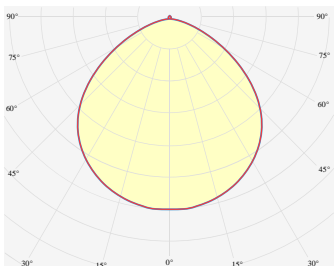

ULA M IP67

UlaM.IP67 AULMO IBC PWE EOP / RGB-48/Nx G5 011W L1000

TYPE	RGB
COLOR CONSISTENCY	3-Step MacAdam
LUMINOUS FLUX	Luminaire: 216 Lm Light Source: 480 Lm Red: 47 Lm Green: 138 Lm Blue: 31 Lm
EFFICACY	Luminaire: 19 Lm/W Light Source: 42 Lm/W
LIFETIME	L90B10 60.000h

CONTROL	Dimmable
----------------	----------

LUMINAIRE POWER	11.52 W
INPUT VOLTAGE	24V DC

COVER	Opal
HOUSING	Extruded aluminum, White
IP CLASS	IP67 ingress protection
OTHER DETAILS	Luminaire segment

DIMENSIONS	Width: 16 mm / 0.63" Height: 26 mm / 1.02" Length: 1003 mm / 3.3'
-------------------	---