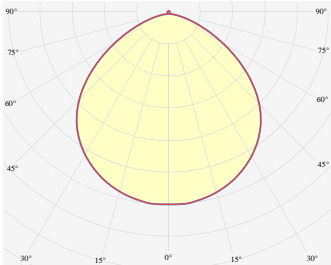

ULA M IP67

ULaM.IP67 AULMO IBC AGY EOP / RGB-48/Nx G5 011W L1000

TYPE	RGB
COLOR CONSISTENCY	3-Step MacAdam
LUMINOUS FLUX	Luminaire: 216 Lm Light Source: 480 Lm Red: 47 Lm Green: 138 Lm Blue: 31 Lm
EFFICACY	Luminaire: 19 Lm/W Light Source: 42 Lm/W
LIFETIME	L90B10 60.000h

CONTROL	Dimmable
----------------	----------

LUMINAIRE POWER	11.52 W
INPUT VOLTAGE	24V DC

COVER	Opal
HOUSING	Extruded aluminum, Grey
IP CLASS	IP67 ingress protection
OTHER DETAILS	Luminaire segment

DIMENSIONS	Width: 16 mm / 0.63" Height: 26 mm / 1.02" Length: 1003 mm / 3.3'
-------------------	---