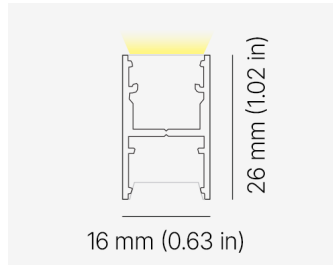

ULA M IP67

ULaM.IP67 AULMO IBC AGY EOP / RGB-48/Nx G5 011W L1000

TYPE	RGB
COLOR CONSISTENCY	3-Step MacAdam
LUMINOUS FLUX	Luminaire: 216 Lm Light Source: 480 Lm Red: 47 Lm Green: 138 Lm Blue: 31 Lm
EFFICACY	Luminaire: 19 Lm/W Light Source: 42 Lm/W
LIFETIME	L90B10 60.000h

CONTROL	Dimmable
----------------	----------

LUMINAIRE POWER	11.52 W
INPUT VOLTAGE	24V DC

COVER	Opal
HOUSING	Extruded aluminum, Grey
IP CLASS	IP67 ingress protection
OTHER DETAILS	Luminaire segment

DIMENSIONS	Width: 16 mm / 0.63" Height: 26 mm / 1.02" Length: 1003 mm / 3.3'
-------------------	---