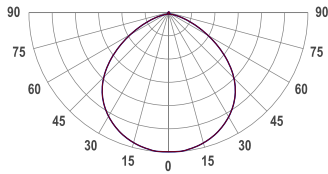

PHOTOMETRICS