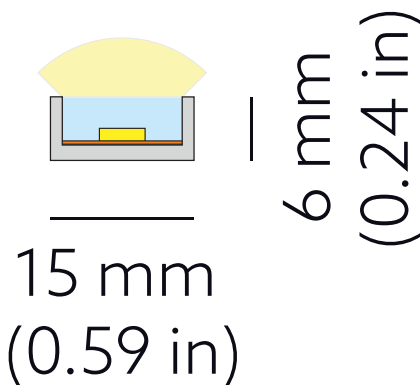

TECHNICAL DRAWING

SPECTRUM

Warm LED: CRI 80+ 2200K

Cold LED: CRI 80+ 4000K

3-Step MacAdam

COVER

Clear

LUMINOUS FLUX

Per segment: 796 lm

Light source (per segment): 1275 lm

Per meter/feet: 796 lm/m | 242 lm/ft

EFFICACY

Luminaire: 83 lm/W

Light source: 133 lm/W

LIFETIME

L90B10 60.000h

HOUSING

Aluminum, polyurethane

ELECTRICAL

Segment power: 9.6 W

Power per meter/feet: 9.6 W/m

Voltage: 24 VDC

TEMPERATURE

Tc max <75°C (167°F)

Operating: -25°C...+50°C (-13°F...122°F)

OTHER DETAILS

IP67 protection

Dimmable

Install in well-ventilated areas only

DIMENSIONS

Width: 16 mm (0.63")

Height: 6 mm (0.24")

Length: 1004 mm | 3.3'