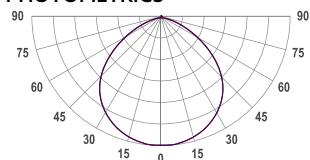

PHOTOMETRICS