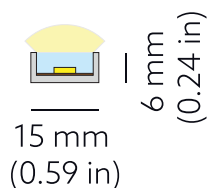

OUTLINE IP67 TUNABLE WHITE

Outline LUM-E TW-56-9/N3-820/835 AG L625

Luminaire segment

Product code: A02 LEC EC TW56-9N3-820835 AG 0625

COLORS

Grey housing

PHOTOMETRICS

SEGMENT LAYOUT

Luminaire type segment

CONNECTION TYPE

End exit wire

TECHNICAL DRAWING

SPECTRUM	Warm LED: CRI 80+ 2000K
	Cold LED: CRI 80+ 3500K
	3-Step MacAdam
COVER	Clear
LUMINOUS FLUX	Per segment: 310 lm
	Light source (per segment): 496 lm
	Per meter/feet: 794 lm/m 242 lm/ft
EFFICACY	Luminaire: 52 lm/W
	Light source: 83 lm/W
LIFETIME	L90B10 60.000h
HOUSING	Aluminum, polyurethane
ELECTRICAL	Segment power: 6 W
	Power per meter/feet: 9.6 W/m
	Voltage: 24 VDC
TEMPERATURE	Tc max <75°C (167°F)
	Operating: -25°C...+50°C (-13°F...122°F)
OTHER DETAILS	IP67 protection
	Dimmable
DIMENSIONS	Width: 15 mm (0.59")
	Height: 6 mm (0.24")
	Length: 629 mm 2.1'