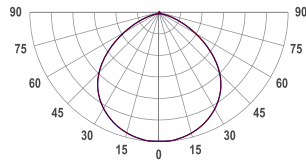

COLORS

PHOTOMETRICS