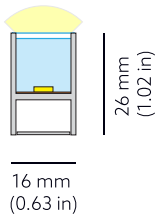

TECHNICAL DRAWING

SPECTRUM

3-Step MacAdam

COVER

Opal

LUMINOUS FLUX*

Per segment: 401 lm

Light source (per segment): 889 lm

Per meter/feet:

Total: 214 Lm/m | 65 Lm/ft

Red: 41 Lm/m | 12 Lm/ft

Green: 142 Lm/m | 43 Lm/ft

Blue: 30 Lm/m | 9 Lm/ft

EFFICACY

Luminaire: 15 lm/W

Light source: 33 lm/W

LIFETIME

L90B10 60.000h

HOUSING

Aluminum, polyurethane

ELECTRICAL

Segment power: 27 W

Power per meter/feet: 14.4 W/m

Voltage: 24 VDC

OTHER DETAILS

IP67 protection

Dimmable

DIMENSIONS

Width: 16 mm (0.63")

Height: 26 mm (1.02")

Length: 1878 mm | 6.2'

* Luminous flux values are based on tests with white housing. Lower luminous flux values might apply for other housing colors.