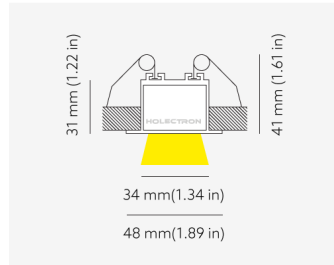

NEMAN RECESSED

Microprism

Product code: NM R LUM MP PW W17 827 1120 N

Article No.: F1RAMDAADXX1120N

MOUNTING	Recessed
TYPE	Individual luminaire
CCT	2700K
CRI	CRI 80+
COLOR CONSISTENCY	3-Step MacAdam
LUMENS LUMINAIRE	2209 Lm
LIGHT SOURCE	3008 Lm
EFFICACY LUMINAIRE	106 Lm/W
LIGHT SOURCE	161 Lm/W
LIFETIME	L90B10 60.000h

CONTROL	no dim
----------------	--------

LUMINAIRE POWER	20.8 W
INPUT VOLTAGE	220-240 VAC 50/60 Hz Integrated driver

HOUSING	Microprism light surface
HOUSING COLOR	Extruded aluminum, White color
IP CLASS	IP20 ingress protection
OTHER DETAILS	Lead cable 2m (6.5'), transparent

DIMENSIONS	Width: 48 mm / 1.89" Height: 41 mm / 1.61" Length: 1137 mm / 3.7'
-------------------	---

MOUNTING HOLE	1128 x mm / 3.7' x 1.5"
----------------------	-------------------------

Possible allowed deviation of optical and electrical values are ±15%. Allowed measurement uncertainty ±7%.
All values in datasheet are for reference only and customers should take these values on their own risk. HOLECTRON reserves the right for changes without prior notice.