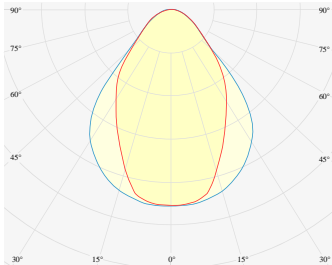

NEMAN RECESSED

Microprism

Product code: NM R LUM MP PW W17 827 1120 N

Article No.: F1RAMDAADXX1120N

MOUNTING	Recessed
TYPE	Individual luminaire
CCT	2700K
CRI	CRI 80+
COLOR CONSISTENCY	3-Step MacAdam
LUMENS LUMINAIRE	2209 Lm
LIGHT SOURCE	3008 Lm
EFFICACY LUMINAIRE	106 Lm/W
LIGHT SOURCE	161 Lm/W
LIFETIME	L90B10 60.000h

CONTROL	no dim
----------------	--------

LUMINAIRE POWER	20.8 W
INPUT VOLTAGE	220-240 VAC 50/60 Hz Integrated driver

HOUSING	Microprism light surface
HOUSING COLOR	Extruded aluminum, White color
IP CLASS	IP20 ingress protection
OTHER DETAILS	Lead cable 2m (6.5'), transparent

DIMENSIONS	Width: 48 mm / 1.89" Height: 41 mm / 1.61" Length: 1137 mm / 3.7'
-------------------	---

MOUNTING HOLE	1128 x mm / 3.7' x 1.5"
----------------------	-------------------------

Possible allowed deviation of optical and electrical values are ±15%. Allowed measurement uncertainty ±7%.
All values in datasheet are for reference only and customers should take these values on their own risk. HOLECTRON reserves the right for changes without prior notice.