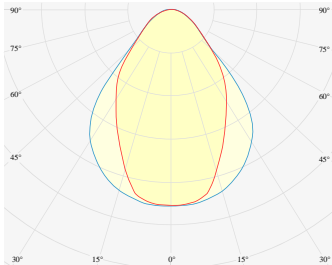

NEMAN RECESSED

Microprism

Product code: NM R LUM MP PW W17 827 0840 D

Article No.: F1RAMDAADXX0840D

MOUNTING	Recessed
TYPE	Individual luminaire
CCT	2700K
CRI	CRI 80+
COLOR CONSISTENCY	3-Step MacAdam
LUMENS LUMINAIRE	1657 Lm
LIGHT SOURCE	2256 Lm
EFFICACY LUMINAIRE	106 Lm/W
LIGHT SOURCE	161 Lm/W
LIFETIME	L90B10 60.000h

CONTROL	DALI
----------------	------

LUMINAIRE POWER	15.6 W
INPUT VOLTAGE	220-240 VAC 50/60 Hz Integrated driver

HOUSING	Microprism light surface
HOUSING COLOR	Extruded aluminum, White color
IP CLASS	IP20 ingress protection
OTHER DETAILS	Lead cable 2m (6.5'), transparent

DIMENSIONS	Width: 48 mm / 1.89" Height: 41 mm / 1.61" Length: 857 mm / 2.8'
-------------------	--

MOUNTING HOLE	848 x mm / 2.78' x 1.5"
----------------------	-------------------------

Possible allowed deviation of optical and electrical values are ±15%. Allowed measurement uncertainty ±7%.
All values in datasheet are for reference only and customers should take these values on their own risk. HOLECTRON reserves the right for changes without prior notice.