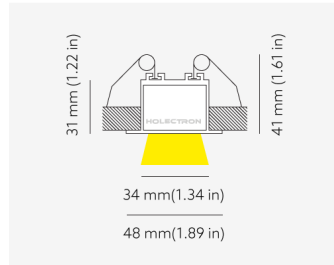

NEMAN RECESSED

Microprism

Product code: NM R LUM MP PW W17 827 0840 D

Article No.: F1RAMDAADXX0840D

MOUNTING	Recessed
TYPE	Individual luminaire
CCT	2700K
CRI	CRI 80+
COLOR CONSISTENCY	3-Step MacAdam
LUMENS LUMINAIRE	1657 Lm
LIGHT SOURCE	2256 Lm
EFFICACY LUMINAIRE	106 Lm/W
LIGHT SOURCE	161 Lm/W
LIFETIME	L90B10 60.000h

CONTROL	DALI
----------------	------

LUMINAIRE POWER	15.6 W
INPUT VOLTAGE	220-240 VAC 50/60 Hz Integrated driver

HOUSING	Microprism light surface
HOUSING COLOR	Extruded aluminum, White color
IP CLASS	IP20 ingress protection
OTHER DETAILS	Lead cable 2m (6.5'), transparent

DIMENSIONS	Width: 48 mm / 1.89" Height: 41 mm / 1.61" Length: 857 mm / 2.8'
-------------------	--

MOUNTING HOLE	848 x mm / 2.78' x 1.5"
----------------------	-------------------------

Possible allowed deviation of optical and electrical values are ±15%. Allowed measurement uncertainty ±7%.
All values in datasheet are for reference only and customers should take these values on their own risk. HOLECTRON reserves the right for changes without prior notice.