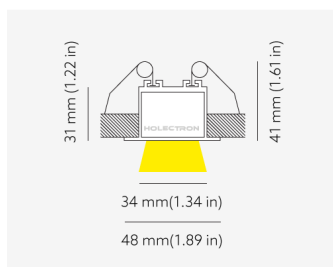

NEMAN RECESSED

Microprism

Product code: NM R LUM MP PW W17 827 0840 N

Article No.: F1RAMDAADXX0840N

MOUNTING	Recessed
TYPE	Individual luminaire
CCT	2700K
CRI	CRI 80+
COLOR CONSISTENCY	3-Step MacAdam
LUMENS LUMINAIRE	1657 Lm
LIGHT SOURCE	2256 Lm
EFFICACY LUMINAIRE	106 Lm/W
LIGHT SOURCE	161 Lm/W
LIFETIME	L90B10 60.000h

CONTROL	no dim
----------------	--------

LUMINAIRE POWER	15.6 W
INPUT VOLTAGE	220-240 VAC 50/60 Hz
	Integrated driver

HOUSING	Microprism light surface
HOUSING COLOR	Extruded aluminum, White color
IP CLASS	IP20 ingress protection
OTHER DETAILS	Lead cable 2m (6.5'), transparent

DIMENSIONS	Width: 48 mm / 1.89"
	Height: 41 mm / 1.61"
	Length: 857 mm / 2.8'

MOUNTING HOLE	848 x mm / 2.78' x 1.5"
----------------------	-------------------------

Possible allowed deviation of optical and electrical values are ±15%. Allowed measurement uncertainty ±7%. All values in datasheet are for reference only and customers should take these values on their own risk. HOLECTRON reserves the right for changes without prior notice.