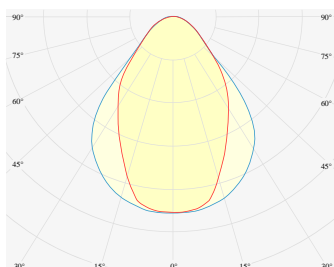

NEMAN RECESSED

Microprism

Product code: NM R LUM MP PW W17 827 0840 N

Article No.: F1RAMDAADXX0840N

MOUNTING	Recessed
TYPE	Individual luminaire
CCT	2700K
CRI	CRI 80+
COLOR CONSISTENCY	3-Step MacAdam
LUMENS LUMINAIRE	1657 Lm
LIGHT SOURCE	2256 Lm
EFFICACY LUMINAIRE	106 Lm/W
LIGHT SOURCE	161 Lm/W
LIFETIME	L90B10 60.000h

CONTROL	no dim
----------------	--------

LUMINAIRE POWER	15.6 W
INPUT VOLTAGE	220-240 VAC 50/60 Hz
	Integrated driver

HOUSING	Microprism light surface
HOUSING COLOR	Extruded aluminum, White color
IP CLASS	IP20 ingress protection
OTHER DETAILS	Lead cable 2m (6.5'), transparent

DIMENSIONS	Width: 48 mm / 1.89"
	Height: 41 mm / 1.61"
	Length: 857 mm / 2.8'

MOUNTING HOLE	848 x mm / 2.78' x 1.5"
----------------------	-------------------------

Possible allowed deviation of optical and electrical values are ±15%. Allowed measurement uncertainty ±7%. All values in datasheet are for reference only and customers should take these values on their own risk. HOLECTRON reserves the right for changes without prior notice.