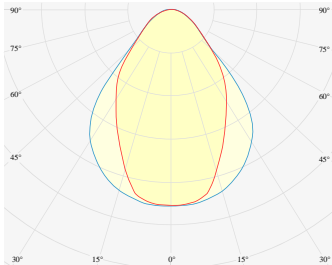

NEMAN RECESSED

Microprism

Product code: NM R LUM MP PW W17 827 0560 D

Article No.: F1RAMDAADXX0560D

MOUNTING	Recessed
TYPE	Individual luminaire
CCT	2700K
CRI	CRI 80+
COLOR CONSISTENCY	3-Step MacAdam
LUMENS LUMINAIRE	1105 Lm
LIGHT SOURCE	1504 Lm
EFFICACY LUMINAIRE	106 Lm/W
LIGHT SOURCE	161 Lm/W
LIFETIME	L90B10 60.000h

CONTROL	DALI
----------------	------

LUMINAIRE POWER	10.4 W
INPUT VOLTAGE	220-240 VAC 50/60 Hz Integrated driver

HOUSING	Microprism light surface
HOUSING COLOR	Extruded aluminum, White color
IP CLASS	IP20 ingress protection
OTHER DETAILS	Lead cable 2m (6.5'), transparent

DIMENSIONS	Width: 48 mm / 1.89" Height: 41 mm / 1.61" Length: 577 mm / 1.9'
-------------------	--

MOUNTING HOLE	568 x mm / 1.86' x 1.5"
----------------------	-------------------------

Possible allowed deviation of optical and electrical values are ±15%. Allowed measurement uncertainty ±7%.
All values in datasheet are for reference only and customers should take these values on their own risk. HOLECTRON reserves the right for changes without prior notice.