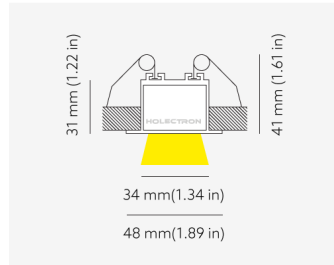

NEMAN RECESSED

Microprism

Product code: NM R LUM MP PW W17 827 0560 D

Article No.: F1RAMDAADXX0560D

MOUNTING	Recessed
TYPE	Individual luminaire
CCT	2700K
CRI	CRI 80+
COLOR CONSISTENCY	3-Step MacAdam
LUMENS LUMINAIRE	1105 Lm
LIGHT SOURCE	1504 Lm
EFFICACY LUMINAIRE	106 Lm/W
LIGHT SOURCE	161 Lm/W
LIFETIME	L90B10 60.000h

CONTROL	DALI
----------------	------

LUMINAIRE POWER	10.4 W
INPUT VOLTAGE	220-240 VAC 50/60 Hz Integrated driver

HOUSING	Microprism light surface
HOUSING COLOR	Extruded aluminum, White color
IP CLASS	IP20 ingress protection
OTHER DETAILS	Lead cable 2m (6.5'), transparent

DIMENSIONS	Width: 48 mm / 1.89" Height: 41 mm / 1.61" Length: 577 mm / 1.9'
-------------------	--

MOUNTING HOLE	568 x mm / 1.86' x 1.5"
----------------------	-------------------------

Possible allowed deviation of optical and electrical values are ±15%. Allowed measurement uncertainty ±7%.
All values in datasheet are for reference only and customers should take these values on their own risk. HOLECTRON reserves the right for changes without prior notice.