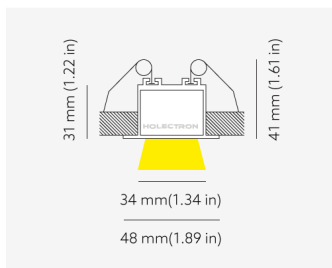

NEMAN RECESSED

Microprism

Product code: NM R LUM MP PW W17 827 1120 D

Article No.: F1RAMDAADXX1120D

MOUNTING	Recessed
TYPE	Individual luminaire
CCT	2700K
CRI	CRI 80+
COLOR CONSISTENCY	3-Step MacAdam
LUMENS LUMINAIRE	2209 Lm
LIGHT SOURCE	3008 Lm
EFFICACY LUMINAIRE	106 Lm/W
LIGHT SOURCE	161 Lm/W
LIFETIME	L90B10 60.000h

CONTROL	DALI
----------------	------

LUMINAIRE POWER	20.8 W
INPUT VOLTAGE	220-240 VAC 50/60 Hz Integrated driver

HOUSING	Microprism light surface
HOUSING COLOR	Extruded aluminum, White color
IP CLASS	IP20 ingress protection
OTHER DETAILS	Lead cable 2m (6.5'), transparent

DIMENSIONS	Width: 48 mm / 1.89" Height: 41 mm / 1.61" Length: 1137 mm / 3.7'
-------------------	---

MOUNTING HOLE	1128 x mm / 3.7' x 1.5"
----------------------	-------------------------

Possible allowed deviation of optical and electrical values are ±15%. Allowed measurement uncertainty ±7%.
All values in datasheet are for reference only and customers should take these values on their own risk. HOLECTRON reserves the right for changes without prior notice.