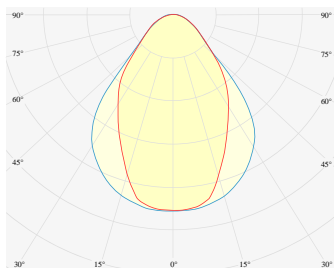

NEMAN RECESSED

Microprism

Product code: NM R LUM MP PW W17 827 1120 D

Article No.: F1RAMDAADXX1120D

MOUNTING	Recessed
TYPE	Individual luminaire
CCT	2700K
CRI	CRI 80+
COLOR CONSISTENCY	3-Step MacAdam
LUMENS LUMINAIRE	2209 Lm
LIGHT SOURCE	3008 Lm
EFFICACY LUMINAIRE	106 Lm/W
LIGHT SOURCE	161 Lm/W
LIFETIME	L90B10 60.000h

CONTROL	DALI
----------------	------

LUMINAIRE POWER	20.8 W
INPUT VOLTAGE	220-240 VAC 50/60 Hz Integrated driver

HOUSING	Microprism light surface
HOUSING COLOR	Extruded aluminum, White color
IP CLASS	IP20 ingress protection
OTHER DETAILS	Lead cable 2m (6.5'), transparent

DIMENSIONS	Width: 48 mm / 1.89" Height: 41 mm / 1.61" Length: 1137 mm / 3.7'
-------------------	---

MOUNTING HOLE	1128 x mm / 3.7' x 1.5"
----------------------	-------------------------

Possible allowed deviation of optical and electrical values are ±15%. Allowed measurement uncertainty ±7%.
All values in datasheet are for reference only and customers should take these values on their own risk. HOLECTRON reserves the right for changes without prior notice.