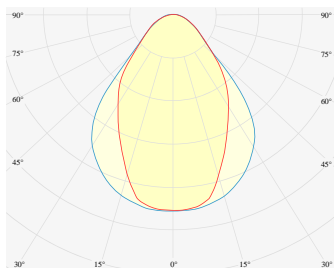

NEMAN RECESSED

Microprism

Product code: NM R LUM MP PW W17 827 0840 D

Article No.: F1RAMDAADXX0840D

MOUNTING	Recessed
TYPE	Individual luminaire
CCT	2700K
CRI	CRI 80+
COLOR CONSISTENCY	3-Step MacAdam
LUMENS LUMINAIRE	1657 Lm
LIGHT SOURCE	2256 Lm
EFFICACY LUMINAIRE	106 Lm/W
LIGHT SOURCE	161 Lm/W
LIFETIME	L90B10 60.000h

DIMENSIONS	Width: 48 mm / 1.89"
	Height: 41 mm / 1.61"
	Length: 857 mm / 2.8'

MOUNTING HOLE	848 x mm / 2.78' x 1.5"
----------------------	-------------------------

Possible allowed deviation of optical and electrical values are ±15%. Allowed measurement uncertainty ±7%. All values in datasheet are for reference only and customers should take these values on their own risk. HOLECTRON reserves the right for changes without prior notice.