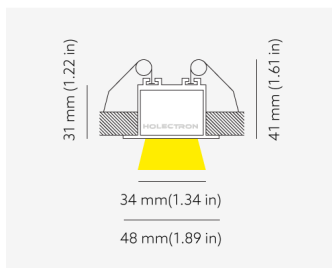

NEMAN RECESSED

Microprism

Product code: NM R LUM MP PW W17 827 0840 D

Article No.: F1RAMDAADXX0840D

MOUNTING	Recessed
TYPE	Individual luminaire
CCT	2700K
CRI	CRI 80+
COLOR CONSISTENCY	3-Step MacAdam
LUMENS LUMINAIRE	1657 Lm
LIGHT SOURCE	2256 Lm
EFFICACY LUMINAIRE	106 Lm/W
LIGHT SOURCE	161 Lm/W
LIFETIME	L90B10 60.000h

CONTROL	DALI
----------------	------

LUMINAIRE POWER	15.6 W
INPUT VOLTAGE	220-240 VAC 50/60 Hz
	Integrated driver

HOUSING	Microprism light surface
HOUSING COLOR	Extruded aluminum, White color
IP CLASS	IP20 ingress protection
OTHER DETAILS	Lead cable 2m (6.5'), transparent

DIMENSIONS	Width: 48 mm / 1.89"
	Height: 41 mm / 1.61"
	Length: 857 mm / 2.8'

MOUNTING HOLE	848 x mm / 2.78' x 1.5"
----------------------	-------------------------

Possible allowed deviation of optical and electrical values are ±15%. Allowed measurement uncertainty ±7%. All values in datasheet are for reference only and customers should take these values on their own risk. HOLECTRON reserves the right for changes without prior notice.