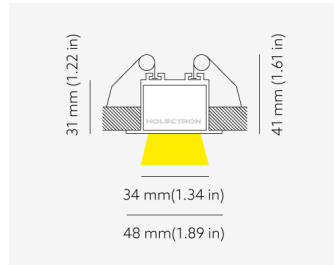

NEMAN RECESSED

Microprism

Product code: NM R LUM MP PW W17 827 0840 N

Article No.: F1RAMDAADXX0840N

MOUNTING	Recessed
TYPE	Individual luminaire
CCT	2700K
CRI	CRI 80+
COLOR CONSISTENCY	3-Step MacAdam
LUMENS LUMINAIRE	1657 Lm
LIGHT SOURCE	2256 Lm
EFFICACY LUMINAIRE	106 Lm/W
LIGHT SOURCE	161 Lm/W
LIFETIME	L90B10 60.000h

CONTROL	no dim
----------------	--------

LUMINAIRE POWER	15.6 W
INPUT VOLTAGE	220-240 VAC 50/60 Hz Integrated driver

HOUSING	Microprism light surface
HOUSING COLOR	Extruded aluminum, White color
IP CLASS	IP20 ingress protection
OTHER DETAILS	Lead cable 2m (6.5'), transparent

DIMENSIONS	Width: 48 mm / 1.89" Height: 41 mm / 1.61" Length: 857 mm / 2.8'
-------------------	--

MOUNTING HOLE	848 x mm / 2.78' x 1.5"
----------------------	-------------------------

Possible allowed deviation of optical and electrical values are ±15%. Allowed measurement uncertainty ±7%.
All values in datasheet are for reference only and customers should take these values on their own risk. HOLECTRON reserves the right for changes without prior notice.