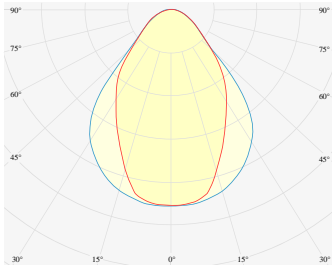

NEMAN RECESSED

Microprism

Product code: NM R LUM MP PW W17 827 0840 N

Article No.: F1RAMDAADXX0840N

MOUNTING	Recessed
TYPE	Individual luminaire
CCT	2700K
CRI	CRI 80+
COLOR CONSISTENCY	3-Step MacAdam
LUMENS LUMINAIRE	1657 Lm
LIGHT SOURCE	2256 Lm
EFFICACY LUMINAIRE	106 Lm/W
LIGHT SOURCE	161 Lm/W
LIFETIME	L90B10 60.000h

CONTROL	no dim
----------------	--------

LUMINAIRE POWER	15.6 W
INPUT VOLTAGE	220-240 VAC 50/60 Hz Integrated driver

HOUSING	Microprism light surface
HOUSING COLOR	Extruded aluminum, White color
IP CLASS	IP20 ingress protection
OTHER DETAILS	Lead cable 2m (6.5'), transparent

DIMENSIONS	Width: 48 mm / 1.89" Height: 41 mm / 1.61" Length: 857 mm / 2.8'
-------------------	--

MOUNTING HOLE	848 x mm / 2.78' x 1.5"
----------------------	-------------------------

Possible allowed deviation of optical and electrical values are ±15%. Allowed measurement uncertainty ±7%.
All values in datasheet are for reference only and customers should take these values on their own risk. HOLECTRON reserves the right for changes without prior notice.