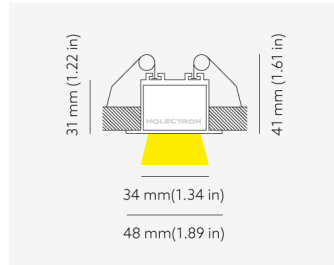

NEMAN RECESSED

Microprism

Product code: NM R LUM MP PW W17 827 0560 D

Article No.: F1RAMDAADXX0560D

MOUNTING	Recessed
TYPE	Individual luminaire
CCT	2700K
CRI	CRI 80+
COLOR CONSISTENCY	3-Step MacAdam
LUMENS LUMINAIRE	1105 Lm
LIGHT SOURCE	1504 Lm
EFFICACY LUMINAIRE	106 Lm/W
LIGHT SOURCE	161 Lm/W
LIFETIME	L90B10 60.000h

CONTROL	DALI
----------------	------

LUMINAIRE POWER	10.4 W
INPUT VOLTAGE	220-240 VAC 50/60 Hz
	Integrated driver

HOUSING	Microprism light surface
HOUSING COLOR	Extruded aluminum, White color
IP CLASS	IP20 ingress protection
OTHER DETAILS	Lead cable 2m (6.5'), transparent

DIMENSIONS	Width: 48 mm / 1.89"
	Height: 41 mm / 1.61"
	Length: 577 mm / 1.9'

MOUNTING HOLE	568 x mm / 1.86' x 1.5"
----------------------	-------------------------

Possible allowed deviation of optical and electrical values are ±15%. Allowed measurement uncertainty ±7%.
 All values in datasheet are for reference only and customers should take these values on their own risk. HOLECTRON reserves the right for changes without prior notice.