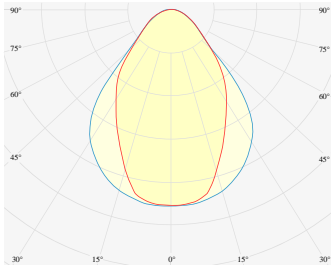

NEMAN RECESSED

Microprism

Product code: NM R LUM MP PW W17 827 0560 D

Article No.: F1RAMDAADXX0560D

MOUNTING	Recessed
TYPE	Individual luminaire
CCT	2700K
CRI	CRI 80+
COLOR CONSISTENCY	3-Step MacAdam
LUMENS LUMINAIRE	1105 Lm
LIGHT SOURCE	1504 Lm
EFFICACY LUMINAIRE	106 Lm/W
LIGHT SOURCE	161 Lm/W
LIFETIME	L90B10 60.000h

CONTROL	DALI
----------------	------

LUMINAIRE POWER	10.4 W
INPUT VOLTAGE	220-240 VAC 50/60 Hz
	Integrated driver

HOUSING	Microprism light surface
HOUSING COLOR	Extruded aluminum, White color
IP CLASS	IP20 ingress protection
OTHER DETAILS	Lead cable 2m (6.5'), transparent

DIMENSIONS	Width: 48 mm / 1.89"
	Height: 41 mm / 1.61"
	Length: 577 mm / 1.9'

MOUNTING HOLE	568 x mm / 1.86' x 1.5"
----------------------	-------------------------

Possible allowed deviation of optical and electrical values are ±15%. Allowed measurement uncertainty ±7%.
 All values in datasheet are for reference only and customers should take these values on their own risk. HOLECTRON reserves the right for changes without prior notice.