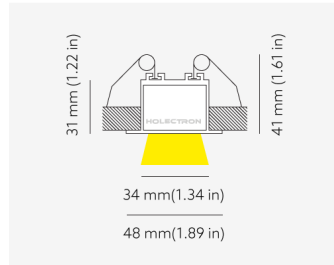

NEMAN RECESSED

Microprism

Product code: NM R LUM MP PW W17 827 0560 N

Article No.: F1RAMDAADXX0560N

MOUNTING	Recessed
TYPE	Individual luminaire
CCT	2700K
CRI	CRI 80+
COLOR CONSISTENCY	3-Step MacAdam
LUMENS LUMINAIRE	1105 Lm
LIGHT SOURCE	1504 Lm
EFFICACY LUMINAIRE	106 Lm/W
LIGHT SOURCE	161 Lm/W
LIFETIME	L90B10 60.000h

CONTROL	no dim
----------------	--------

LUMINAIRE POWER	10.4 W
INPUT VOLTAGE	220-240 VAC 50/60 Hz Integrated driver

HOUSING	Microprism light surface
HOUSING COLOR	Extruded aluminum, White color
IP CLASS	IP20 ingress protection
OTHER DETAILS	Lead cable 2m (6.5'), transparent

DIMENSIONS	Width: 48 mm / 1.89" Height: 41 mm / 1.61" Length: 577 mm / 1.9'
-------------------	--

MOUNTING HOLE	568 x mm / 1.86' x 1.5"
----------------------	-------------------------

Possible allowed deviation of optical and electrical values are ±15%. Allowed measurement uncertainty ±7%.
All values in datasheet are for reference only and customers should take these values on their own risk. HOLECTRON reserves the right for changes without prior notice.