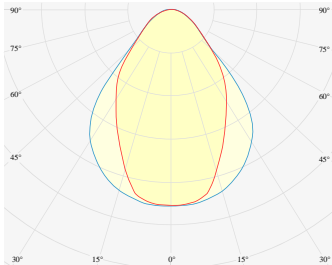

NEMAN RECESSED

Microprism

Product code: NM R LUM MP PW W17 827 0560 N

Article No.: F1RAMDAADXX0560N

MOUNTING	Recessed
TYPE	Individual luminaire
CCT	2700K
CRI	CRI 80+
COLOR CONSISTENCY	3-Step MacAdam
LUMENS LUMINAIRE	1105 Lm
LIGHT SOURCE	1504 Lm
EFFICACY LUMINAIRE	106 Lm/W
LIGHT SOURCE	161 Lm/W
LIFETIME	L90B10 60.000h

CONTROL	no dim
----------------	--------

LUMINAIRE POWER	10.4 W
INPUT VOLTAGE	220-240 VAC 50/60 Hz Integrated driver

HOUSING	Microprism light surface
HOUSING COLOR	Extruded aluminum, White color
IP CLASS	IP20 ingress protection
OTHER DETAILS	Lead cable 2m (6.5'), transparent

DIMENSIONS	Width: 48 mm / 1.89" Height: 41 mm / 1.61" Length: 577 mm / 1.9'
-------------------	--

MOUNTING HOLE	568 x mm / 1.86' x 1.5"
----------------------	-------------------------

Possible allowed deviation of optical and electrical values are ±15%. Allowed measurement uncertainty ±7%.
All values in datasheet are for reference only and customers should take these values on their own risk. HOLECTRON reserves the right for changes without prior notice.