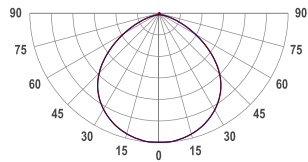

PHOTOMETRICS