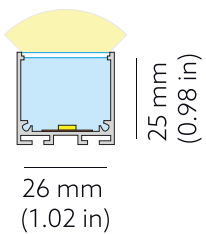

## PHOTOMETRICS

## SEGMENT LAYOUT

Luminaire type segment

## TECHNICAL DRAWING

<b>SPECTRUM</b>	2000K CRI 80+ 3-Step MacAdam
<b>COVER</b>	Opal
<b>LUMINOUS FLUX</b>	Per segment: 103 lm Light source (per segment): 388 lm Per meter/feet: 138 lm/m   42 lm/ft
<b>EFFICACY</b>	Luminaire: 29 lm/W Light source: 108 lm/W
<b>LIFETIME</b>	L90B10 60.000h
<b>HOUSING</b>	Aluminum, polyurethane
<b>ELECTRICAL</b>	Segment power: 3.6 W Power per meter/feet: 4.8 W/m Voltage: 24 VDC
<b>OTHER DETAILS</b>	IP67 protection Dimmable
<b>DIMENSIONS</b>	Width: 26 mm (1.02") Height: 25 mm (0.98") Length: 754 mm   2.5'