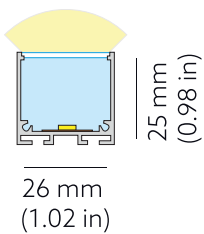

Luminaire type segment

CONNECTION TYPE

End exit wire

TECHNICAL DRAWING

SPECTRUM

2000K
CRI 80+
3-Step MacAdam

COVER

Opal

LUMINOUS FLUX

Per segment: 207 lm
Light source (per segment): 776 lm
Per meter/feet: 138 lm/m | 42 lm/ft

EFFICACY

Luminaire: 29 lm/W
Light source: 108 lm/W

LIFETIME

L90B10 60.000h

HOUSING

Aluminum, polyurethane

ELECTRICAL

Segment power: 7.2 W
Power per meter/feet: 4.8 W/m
Voltage: 24 VDC

OTHER DETAILS

IP67 protection
Dimmable

DIMENSIONS

Width: 26 mm (1.02")
Height: 25 mm (0.98")
Length: 1504 mm | 4.9'