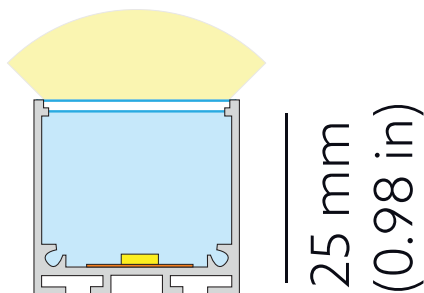

## PHOTOMETRICS

## SEGMENT LAYOUT

Luminaire type segment

## TECHNICAL DRAWING

26 mm  
(1.02 in)

## DIMENSIONS

Width: 26 mm (1.02")

Height: 25 mm (0.98")

Length: 1004 mm | 3.3'