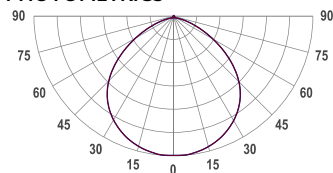

PHOTOMETRICS