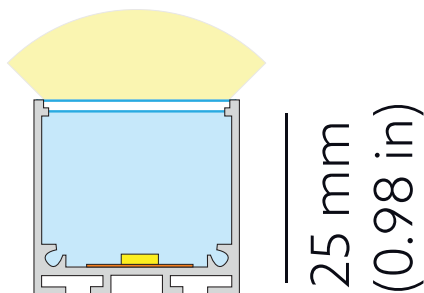

xLINE IP67 TUNABLE WHITE

xLine A017M IEC PWE EOP / TW56/Nx G4 09W 820/835 L1000
Luminaire segment

COLORS

White housing

PHOTOMETRICS

SEGMENT LAYOUT

Luminaire type segment

CONNECTION TYPE

End exit wire

TECHNICAL DRAWING

26 mm
(1.02 in)

SPECTRUM

Warm LED: CRI 80+ 2000K

Cold LED: CRI 80+ 3500K

3-Step MacAdam

COVER

Opal

LUMINOUS FLUX

Per segment: 248 lm

Light source (per segment): 1232 lm

Per meter/feet: 248 lm/m | 76 lm/ft

EFFICACY

Luminaire: 26 lm/W

Light source: 128 lm/W

Width: 26 mm (1.02")

Height: 25 mm (0.98")

Length: 1004 mm | 3.3'