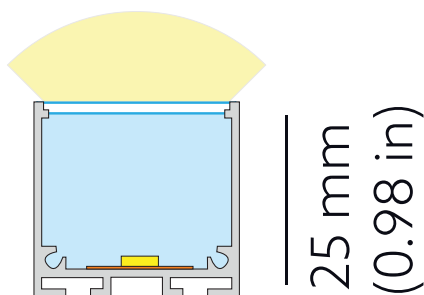

xLINE IP67 TUNABLE WHITE

xLine A017M IEC AGY EOP / TW56/Nx G4 09W 820/835 L1000
Luminaire segment

COLORS

Grey housing

PHOTOMETRICS

SEGMENT LAYOUT

Luminaire type segment

CONNECTION TYPE

End exit wire

TECHNICAL DRAWING

26 mm
(1.02 in)

SPECTRUM

Warm LED: CRI 80+ 2000K

Cold LED: CRI 80+ 3500K

3-Step MacAdam

COVER

Opal

LUMINOUS FLUX

Per segment: 248 lm

Light source (per segment): 1232 lm

Per meter/feet: 248 lm/m | 76 lm/ft

EFFICACY

Luminaire: 26 lm/W

Light source: 128 lm/W

Width: 26 mm (1.02")

Height: 25 mm (0.98")

Length: 1004 mm | 3.3'