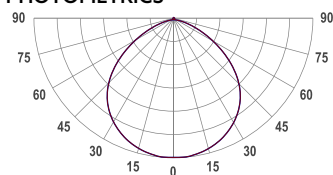

PHOTOMETRICS