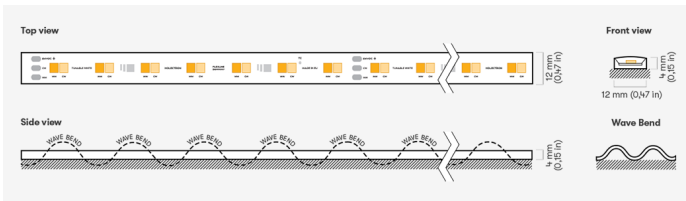

AQUA

TW-56-9/N4-820/840

Tunable White

Article No.: B12ABIAAAG

CCT	Warm: 2000K Cold: 4000K
CRI	Warm: 80+ Cold: 80+
COLOR CONSISTENCY	3-Step MacAdam
LIGHT TYPE	Tunable white
LEDs/M	56 LEDs/m
LUMINOUS FLUX	1000 Lm/m (305 Lm/ft)
EFFICACY	104 Lm/W
LIFETIME	L90B10 60.000 h

CONTROL	Dimmable
----------------	----------

VOLTAGE	24 VDC
WATTAGE	9.6 W/m 2.93 W/ft

CUTTING STEP	125 mm (4.92")
MAX RUN	10 m (33')
OTHER DETAILS	IP67 protection

TEMPERATURE	Tc max <75°C (167°F)
OPERATING TEMP.	-25°C...+50°C (-13°F...122°F)

DIMENSIONS	Width: 12 mm (0.47") Height: 4 mm (0.16")
-------------------	--

MOUNTING PROFILE	Polycarbonate UV and Salt water resistant
-------------------------	--

Possible allowed deviation of optical and electrical values are ±15%. Allowed measurement uncertainty ±7%.
All values in datasheet are for reference only and customers should take these values on their own risk. HOLECTRON reserves the right for changes without prior notice.