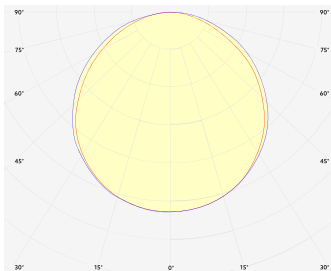

AQUA

TW-56-9/N4-820/840

Tunable White

Article No.: B12ABIAAAG

CCT	Warm: 2000K Cold: 4000K
CRI	Warm: 80+ Cold: 80+
COLOR CONSISTENCY	3-Step MacAdam
LIGHT TYPE	Tunable white
LEDs/M	56 LEDs/m
LUMINOUS FLUX	1000 Lm/m (305 Lm/ft)
EFFICACY	104 Lm/W
LIFETIME	L90B10 60.000 h

DIMENSIONS	Width: 12 mm (0.47") Height: 4 mm (0.16")
-------------------	--

MOUNTING PROFILE	Polycarbonate UV and Salt water resistant
-------------------------	--

Possible allowed deviation of optical and electrical values are ±15%. Allowed measurement uncertainty ±7%.
All values in datasheet are for reference only and customers should take these values on their own risk. HOLECTRON reserves the right for changes without prior notice.