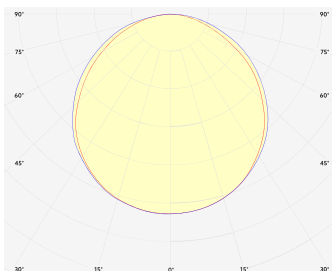

AQUA

TW-56-9/N4-820/822

Tunable White

Article No.: B12ABIAAAB

CCT	Warm: 2000K Cold: 2200K
CRI	Warm: 80+ Cold: 80+
COLOR CONSISTENCY	3-Step MacAdam
LIGHT TYPE	Tunable white
LEDs/M	56 LEDs/m
LUMINOUS FLUX	846 Lm/m (257 Lm/ft)
EFFICACY	88 Lm/W
LIFETIME	L90B10 60.000 h

DIMENSIONS	Width: 12 mm (0.47") Height: 4 mm (0.16")
-------------------	--

MOUNTING PROFILE	Polycarbonate UV and Salt water resistant
-------------------------	--

Possible allowed deviation of optical and electrical values are ±15%. Allowed measurement uncertainty ±7%. All values in datasheet are for reference only and customers should take these values on their own risk. HOLECTRON reserves the right for changes without prior notice.