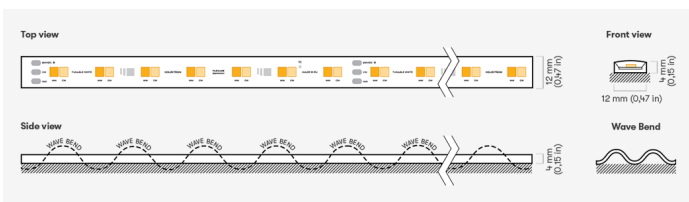

AQUA

TW-56-9/N4-820/822

Tunable White

Article No.: B12ABIAAAB

CCT	Warm: 2000K Cold: 2200K
CRI	Warm: 80+ Cold: 80+
COLOR CONSISTENCY	3-Step MacAdam
LIGHT TYPE	Tunable white
LEDs/M	56 LEDs/m
LUMINOUS FLUX	846 Lm/m (257 Lm/ft)
EFFICACY	88 Lm/W
LIFETIME	L90B10 60.000 h

CONTROL	Dimmable
----------------	----------

VOLTAGE	24 VDC
WATTAGE	9.6 W/m 2.93 W/ft

CUTTING STEP	125 mm (4.92")
MAX RUN	10 m (33')
OTHER DETAILS	IP67 protection

TEMPERATURE	Tc max <75°C (167°F)
OPERATING TEMP.	-25°C...+50°C (-13°F...122°F)

DIMENSIONS	Width: 12 mm (0.47") Height: 4 mm (0.16")
-------------------	--

MOUNTING PROFILE	Polycarbonate UV and Salt water resistant
-------------------------	--

Possible allowed deviation of optical and electrical values are ±15%. Allowed measurement uncertainty ±7%. All values in datasheet are for reference only and customers should take these values on their own risk. HOLECTRON reserves the right for changes without prior notice.