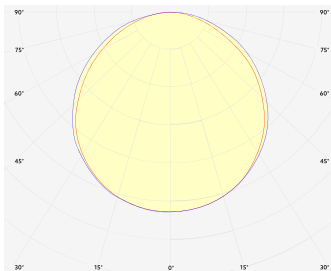

AQUA

TW-56-9/N4-820/820

Tunable White

Article No.: B12ABIAAAA

CCT	Warm: 2000K Cold: 2000K
CRI	Warm: 80+ Cold: 80+
COLOR CONSISTENCY	3-Step MacAdam
LIGHT TYPE	Tunable white
LEDs/M	56 LEDs/m
LUMINOUS FLUX	812 Lm/m (247 Lm/ft)
EFFICACY	85 Lm/W
LIFETIME	L90B10 60.000 h

DIMENSIONS Width: 12 mm (0.47")
 Height: 4 mm (0.16")

MOUNTING PROFILE Polycarbonate
 UV and Salt water resistant

Possible allowed deviation of optical and electrical values are ±15%. Allowed measurement uncertainty ±7%.
 All values in datasheet are for reference only and customers should take these values on their own risk. HOLECTRON reserves the right for changes without prior notice.