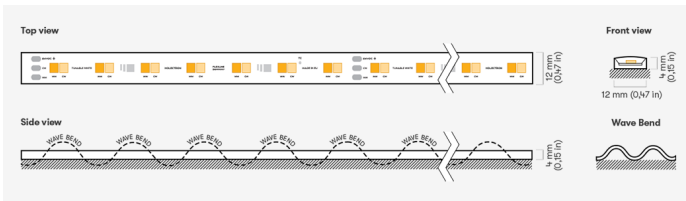

AQUA

TW-56-9/N4-820/820

Tunable White

Article No.: B12ABIAAAA

CCT	Warm: 2000K Cold: 2000K
CRI	Warm: 80+ Cold: 80+
COLOR CONSISTENCY	3-Step MacAdam
LIGHT TYPE	Tunable white
LEDs/M	56 LEDs/m
LUMINOUS FLUX	812 Lm/m (247 Lm/ft)
EFFICACY	85 Lm/W
LIFETIME	L90B10 60.000 h

CONTROL Dimmable

VOLTAGE 24 VDC
WATTAGE 9.6 W/m | 2.93 W/ft

CUTTING STEP 125 mm (4.92")
MAX RUN 10 m (33')
OTHER DETAILS IP67 protection

TEMPERATURE Tc max <75°C (167°F)
OPERATING TEMP. -25°C...+50°C (-13°F...122°F)

DIMENSIONS Width: 12 mm (0.47")
 Height: 4 mm (0.16")

MOUNTING PROFILE Polycarbonate
 UV and Salt water resistant

Possible allowed deviation of optical and electrical values are ±15%. Allowed measurement uncertainty ±7%.
 All values in datasheet are for reference only and customers should take these values on their own risk. HOLECTRON reserves the right for changes without prior notice.