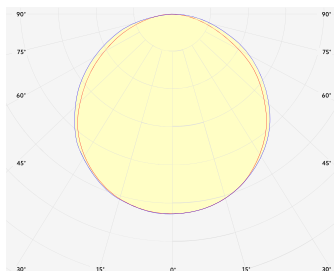

AQUA

TW-56-9/N4-820/835

Tunable White

Article No.: B12ABIAAAF

CCT	Warm: 2000K Cold: 3500K
CRI	Warm: 80+ Cold: 80+
COLOR CONSISTENCY	3-Step MacAdam
LIGHT TYPE	Tunable white
LEDs/M	56 LEDs/m
LUMINOUS FLUX	999 Lm/m (304 Lm/ft)
EFFICACY	104 Lm/W
LIFETIME	L90B10 60.000 h

DIMENSIONS Width: 12 mm (0.47")
 Height: 4 mm (0.16")

MOUNTING PROFILE Polycarbonate
 UV and Salt water resistant

Possible allowed deviation of optical and electrical values are ±15%. Allowed measurement uncertainty ±7%.
 All values in datasheet are for reference only and customers should take these values on their own risk. HOLECTRON reserves the right for changes without prior notice.