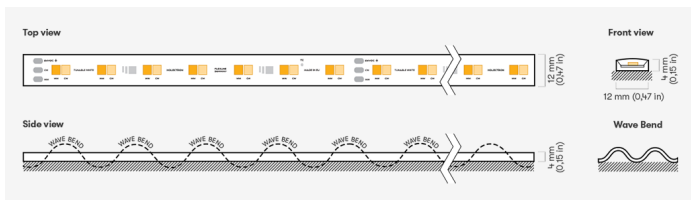

AQUA

TW-56-9/N4-820/835

Tunable White

Article No.: B12ABIAAAF

CCT	Warm: 2000K Cold: 3500K
CRI	Warm: 80+ Cold: 80+
COLOR CONSISTENCY	3-Step MacAdam
LIGHT TYPE	Tunable white
LEDs/M	56 LEDs/m
LUMINOUS FLUX	999 Lm/m (304 Lm/ft)
EFFICACY	104 Lm/W
LIFETIME	L90B10 60.000 h

CONTROL Dimmable

VOLTAGE 24 VDC
WATTAGE 9.6 W/m | 2.93 W/ft

CUTTING STEP 125 mm (4.92")
MAX RUN 10 m (33')
OTHER DETAILS IP67 protection

TEMPERATURE Tc max <75°C (167°F)
OPERATING TEMP. -25°C...+50°C (-13°F...122°F)

DIMENSIONS Width: 12 mm (0.47")
 Height: 4 mm (0.16")

MOUNTING PROFILE Polycarbonate
 UV and Salt water resistant

Possible allowed deviation of optical and electrical values are ±15%. Allowed measurement uncertainty ±7%.
 All values in datasheet are for reference only and customers should take these values on their own risk. HOLECTRON reserves the right for changes without prior notice.