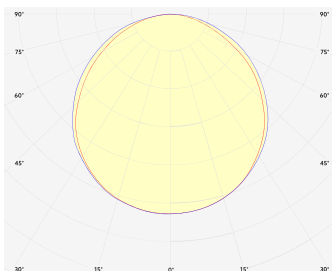

AQUA

TW-56-9/N4-820/830

Tunable White

Article No.: B12ABIAAAE

CCT	Warm: 2000K Cold: 3000K
CRI	Warm: 80+ Cold: 80+
COLOR CONSISTENCY	3-Step MacAdam
LIGHT TYPE	Tunable white
LEDs/M	56 LEDs/m
LUMINOUS FLUX	986 Lm/m (300 Lm/ft)
EFFICACY	103 Lm/W
LIFETIME	L90B10 60.000 h

DIMENSIONS Width: 12 mm (0.47")
 Height: 4 mm (0.16")

MOUNTING PROFILE Polycarbonate
 UV and Salt water resistant

Possible allowed deviation of optical and electrical values are ±15%. Allowed measurement uncertainty ±7%.
 All values in datasheet are for reference only and customers should take these values on their own risk. HOLECTRON reserves the right for changes without prior notice.