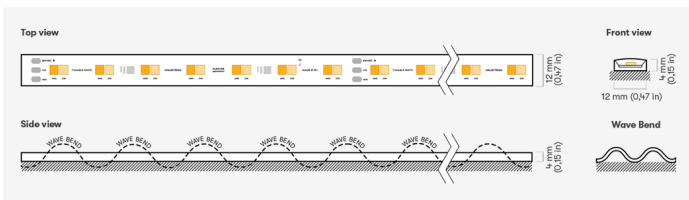

AQUA

TW-56-9/N4-820/830

Tunable White

Article No.: B12ABIAAAE

CCT	Warm: 2000K Cold: 3000K
CRI	Warm: 80+ Cold: 80+
COLOR CONSISTENCY	3-Step MacAdam
LIGHT TYPE	Tunable white
LEDs/M	56 LEDs/m
LUMINOUS FLUX	986 Lm/m (300 Lm/ft)
EFFICACY	103 Lm/W
LIFETIME	L90B10 60.000 h

CONTROL Dimmable

VOLTAGE 24 VDC
WATTAGE 9.6 W/m | 2.93 W/ft

CUTTING STEP 125 mm (4.92")
MAX RUN 10 m (33')
OTHER DETAILS IP67 protection

TEMPERATURE Tc max <75°C (167°F)
OPERATING TEMP. -25°C...+50°C (-13°F...122°F)

DIMENSIONS Width: 12 mm (0.47")
 Height: 4 mm (0.16")

MOUNTING PROFILE Polycarbonate
 UV and Salt water resistant

Possible allowed deviation of optical and electrical values are ±15%. Allowed measurement uncertainty ±7%.
 All values in datasheet are for reference only and customers should take these values on their own risk. HOLECTRON reserves the right for changes without prior notice.