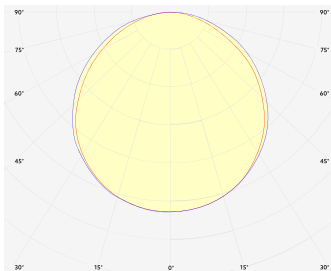

AQUA

TW-56-9/N4-820/827

Tunable White

Article No.: B12ABIAAAD

CCT	Warm: 2000K Cold: 2700K
CRI	Warm: 80+ Cold: 80+
COLOR CONSISTENCY	3-Step MacAdam
LIGHT TYPE	Tunable white
LEDs/M	56 LEDs/m
LUMINOUS FLUX	969 Lm/m (295 Lm/ft)
EFFICACY	101 Lm/W
LIFETIME	L90B10 60.000 h

DIMENSIONS	Width: 12 mm (0.47") Height: 4 mm (0.16")
-------------------	--

MOUNTING PROFILE	Polycarbonate UV and Salt water resistant
-------------------------	--

Possible allowed deviation of optical and electrical values are ±15%. Allowed measurement uncertainty ±7%. All values in datasheet are for reference only and customers should take these values on their own risk. HOLECTRON reserves the right for changes without prior notice.