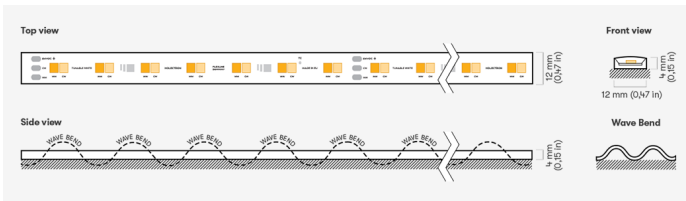

AQUA

TW-56-9/N4-820/827

Tunable White

Article No.: B12ABIAAAD

CCT	Warm: 2000K Cold: 2700K
CRI	Warm: 80+ Cold: 80+
COLOR CONSISTENCY	3-Step MacAdam
LIGHT TYPE	Tunable white
LEDs/M	56 LEDs/m
LUMINOUS FLUX	969 Lm/m (295 Lm/ft)
EFFICACY	101 Lm/W
LIFETIME	L90B10 60.000 h

CONTROL	Dimmable
----------------	----------

VOLTAGE	24 VDC
WATTAGE	9.6 W/m 2.93 W/ft

CUTTING STEP	125 mm (4.92")
MAX RUN	10 m (33')
OTHER DETAILS	IP67 protection

TEMPERATURE	Tc max <75°C (167°F)
OPERATING TEMP.	-25°C...+50°C (-13°F...122°F)

DIMENSIONS	Width: 12 mm (0.47") Height: 4 mm (0.16")
-------------------	--

MOUNTING PROFILE	Polycarbonate UV and Salt water resistant
-------------------------	--

Possible allowed deviation of optical and electrical values are ±15%. Allowed measurement uncertainty ±7%. All values in datasheet are for reference only and customers should take these values on their own risk. HOLECTRON reserves the right for changes without prior notice.