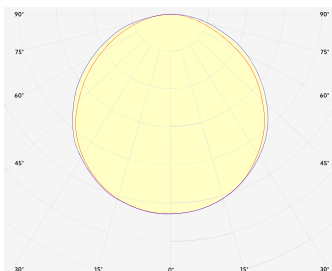

AQUA

TW-56-9/N4-820/825

Tunable White

Article No.: B12ABIAAAC

CCT	Warm: 2000K Cold: 2500K
CRI	Warm: 80+ Cold: 80+
COLOR CONSISTENCY	3-Step MacAdam
LIGHT TYPE	Tunable white
LEDs/M	56 LEDs/m
LUMINOUS FLUX	887 Lm/m (270 Lm/ft)
EFFICACY	92 Lm/W
LIFETIME	L90B10 60.000 h

DIMENSIONS Width: 12 mm (0.47")
 Height: 4 mm (0.16")

MOUNTING PROFILE Polycarbonate
 UV and Salt water resistant

Possible allowed deviation of optical and electrical values are ±15%. Allowed measurement uncertainty ±7%.
 All values in datasheet are for reference only and customers should take these values on their own risk. HOLECTRON reserves the right for changes without prior notice.