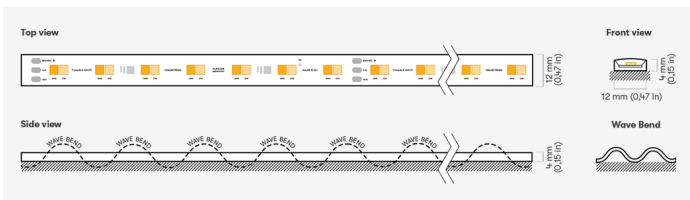

AQUA

TW-56-9/N4-820/825

Tunable White

Article No.: B12ABIAAAC

CCT	Warm: 2000K Cold: 2500K
CRI	Warm: 80+ Cold: 80+
COLOR CONSISTENCY	3-Step MacAdam
LIGHT TYPE	Tunable white
LEDs/M	56 LEDs/m
LUMINOUS FLUX	887 Lm/m (270 Lm/ft)
EFFICACY	92 Lm/W
LIFETIME	L90B10 60.000 h

CONTROL Dimmable

VOLTAGE 24 VDC
 WATTAGE 9.6 W/m | 2.93 W/ft

CUTTING STEP 125 mm (4.92")
 MAX RUN 10 m (33')
 OTHER DETAILS IP67 protection

TEMPERATURE Tc max <75°C (167°F)
 OPERATING TEMP. -25°C...+50°C (-13°F...122°F)

DIMENSIONS Width: 12 mm (0.47")
 Height: 4 mm (0.16")

MOUNTING PROFILE Polycarbonate
 UV and Salt water resistant

Possible allowed deviation of optical and electrical values are ±15%. Allowed measurement uncertainty ±7%.
 All values in datasheet are for reference only and customers should take these values on their own risk. HOLECTRON reserves the right for changes without prior notice.