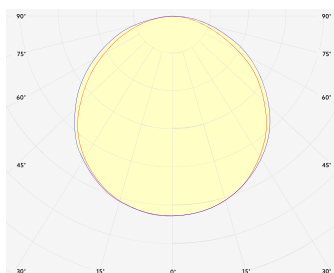

AQUA

TW-56-9/N4-820/822

Tunable White

Article No.: B12ABIAAAB

CCT	Warm: 2000K Cold: 2200K
CRI	Warm: 80+ Cold: 80+
COLOR CONSISTENCY	3-Step MacAdam
LIGHT TYPE	Tunable white
LEDs/M	56 LEDs/m
LUMINOUS FLUX	846 Lm/m (257 Lm/ft)
EFFICACY	88 Lm/W
LIFETIME	L90B10 60.000 h

DIMENSIONS	Width: 12 mm (0.47") Height: 4 mm (0.16")
-------------------	--

MOUNTING PROFILE	Polycarbonate UV and Salt water resistant
-------------------------	--

Possible allowed deviation of optical and electrical values are ±15%. Allowed measurement uncertainty ±7%. All values in datasheet are for reference only and customers should take these values on their own risk. HOLECTRON reserves the right for changes without prior notice.