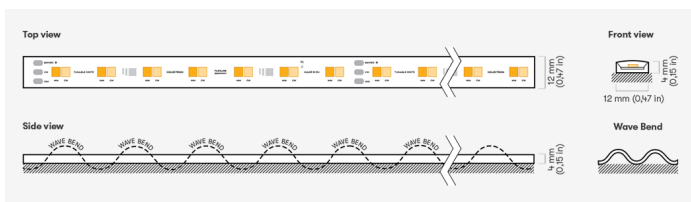

AQUA

TW-56-9/N4-820/822

Tunable White

Article No.: B12ABIAAAB

CCT	Warm: 2000K Cold: 2200K
CRI	Warm: 80+ Cold: 80+
COLOR CONSISTENCY	3-Step MacAdam
LIGHT TYPE	Tunable white
LEDs/M	56 LEDs/m
LUMINOUS FLUX	846 Lm/m (257 Lm/ft)
EFFICACY	88 Lm/W
LIFETIME	L90B10 60.000 h

CONTROL	Dimmable
----------------	----------

VOLTAGE	24 VDC
WATTAGE	9.6 W/m 2.93 W/ft

CUTTING STEP	125 mm (4.92")
MAX RUN	10 m (33')
OTHER DETAILS	IP67 protection

TEMPERATURE	Tc max <75°C (167°F)
OPERATING TEMP.	-25°C...+50°C (-13°F...122°F)

DIMENSIONS	Width: 12 mm (0.47") Height: 4 mm (0.16")
-------------------	--

MOUNTING PROFILE	Polycarbonate UV and Salt water resistant
-------------------------	--

Possible allowed deviation of optical and electrical values are ±15%. Allowed measurement uncertainty ±7%. All values in datasheet are for reference only and customers should take these values on their own risk. HOLECTRON reserves the right for changes without prior notice.