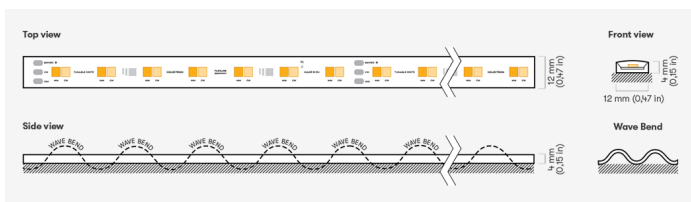

AQUA

TW-56-9/N4-820/820

Tunable White

Article No.: B12ABIAAAA

CCT	Warm: 2000K Cold: 2000K
CRI	Warm: 80+ Cold: 80+
COLOR CONSISTENCY	3-Step MacAdam
LIGHT TYPE	Tunable white
LEDs/M	56 LEDs/m
LUMINOUS FLUX	812 Lm/m (247 Lm/ft)
EFFICACY	85 Lm/W
LIFETIME	L90B10 60.000 h

CONTROL Dimmable

VOLTAGE 24 VDC
WATTAGE 9.6 W/m | 2.93 W/ft

CUTTING STEP 125 mm (4.92")
MAX RUN 10 m (33')
OTHER DETAILS IP67 protection

TEMPERATURE Tc max <75°C (167°F)
OPERATING TEMP. -25°C...+50°C (-13°F...122°F)

DIMENSIONS Width: 12 mm (0.47")
 Height: 4 mm (0.16")

MOUNTING PROFILE Polycarbonate
 UV and Salt water resistant

Possible allowed deviation of optical and electrical values are ±15%. Allowed measurement uncertainty ±7%. All values in datasheet are for reference only and customers should take these values on their own risk. HOLECTRON reserves the right for changes without prior notice.