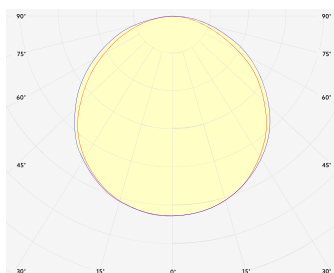

AQUA

TW-56-9/N4-820/820

Tunable White

Article No.: B12ABIAAAA

CCT	Warm: 2000K Cold: 2000K
CRI	Warm: 80+ Cold: 80+
COLOR CONSISTENCY	3-Step MacAdam
LIGHT TYPE	Tunable white
LEDs/M	56 LEDs/m
LUMINOUS FLUX	812 Lm/m (247 Lm/ft)
EFFICACY	85 Lm/W
LIFETIME	L90B10 60.000 h

DIMENSIONS Width: 12 mm (0.47")
 Height: 4 mm (0.16")

MOUNTING PROFILE Polycarbonate
 UV and Salt water resistant

Possible allowed deviation of optical and electrical values are ±15%. Allowed measurement uncertainty ±7%. All values in datasheet are for reference only and customers should take these values on their own risk. HOLECTRON reserves the right for changes without prior notice.