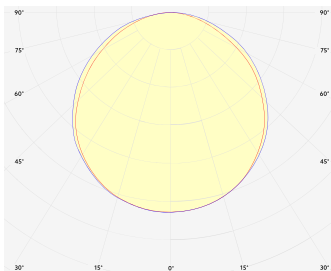

AQUA

RGBW-48-9/N4-830

RGB+W

Article No.: B14EBKAEXX

CCT	3000K
CRI	CRI 80+
COLOR CONSISTENCY	3-Step MacAdam
LIGHT TYPE	RGBW
LEDs/M	48 LEDs/m
LUMINOUS FLUX	Total: 495 Lm/m (151 Lm/ft) White LED only: 300 Lm/m (91 Lm/ft) RGB LED only: 316 Lm/m (96 Lm/ft)
EFFICACY	52 Lm/W
LIFETIME	L90B10 60.000 h

DIMENSIONS	Width: 12 mm (0.47") Height: 4 mm (0.16")
------------	--

MOUNTING PROFILE	Polycarbonate UV and Salt water resistant
------------------	--

Possible allowed deviation of optical and electrical values are ±15%. Allowed measurement uncertainty ±7%.
All values in datasheet are for reference only and customers should take these values on their own risk. HOLECTRON reserves the right for changes without prior notice.