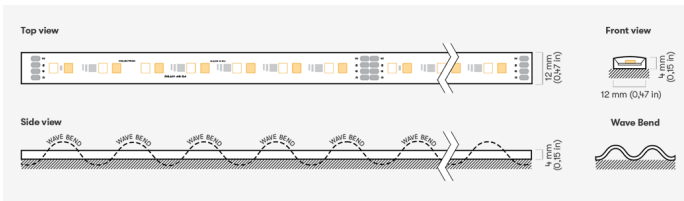

AQUA

RGBW-48-9/N4-830

RGB+W

Article No.: B14EBKAEXX

CCT	3000K
CRI	CRI 80+
COLOR CONSISTENCY	3-Step MacAdam
LIGHT TYPE	RGBW
LEDs/M	48 LEDs/m
LUMINOUS FLUX	Total: 495 Lm/m (151 Lm/ft) White LED only: 300 Lm/m (91 Lm/ft) RGB LED only: 316 Lm/m (96 Lm/ft)
EFFICACY	52 Lm/W
LIFETIME	L90B10 60.000 h

CONTROL	Dimmable
---------	----------

VOLTAGE	24 VDC
WATTAGE	9.6 W/m 2.9 W/ft

CUTTING STEP	125 mm (4.92")
MAX RUN	8 m (26')
OTHER DETAILS	IP67 protection

TEMPERATURE	Tc max <75°C (167°F)
OPERATING TEMP.	-25°C...+50°C (-13°F...122°F)

DIMENSIONS	Width: 12 mm (0.47") Height: 4 mm (0.16")
------------	--

MOUNTING PROFILE	Polycarbonate UV and Salt water resistant
------------------	--

Possible allowed deviation of optical and electrical values are ±15%. Allowed measurement uncertainty ±7%.
All values in datasheet are for reference only and customers should take these values on their own risk. HOLECTRON reserves the right for changes without prior notice.