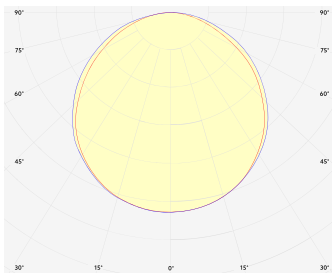

AQUA

RGBW-48-9/N4-827

RGB+W

Article No.: B14EBKADXX

CCT	2700K
CRI	CRI 80+
COLOR CONSISTENCY	3-Step MacAdam
LIGHT TYPE	RGBW
LEDs/M	48 LEDs/m
LUMINOUS FLUX	Total: 488 Lm/m (149 Lm/ft) White LED only: 291 Lm/m (89 Lm/ft) RGB LED only: 316 Lm/m (96 Lm/ft)
EFFICACY	51 Lm/W
LIFETIME	L90B10 60.000 h

DIMENSIONS Width: 12 mm (0.47")
Height: 4 mm (0.16")

MOUNTING PROFILE Polycarbonate
UV and Salt water resistant

Possible allowed deviation of optical and electrical values are ±15%. Allowed measurement uncertainty ±7%.
All values in datasheet are for reference only and customers should take these values on their own risk. HOLECTRON reserves the right for changes without prior notice.