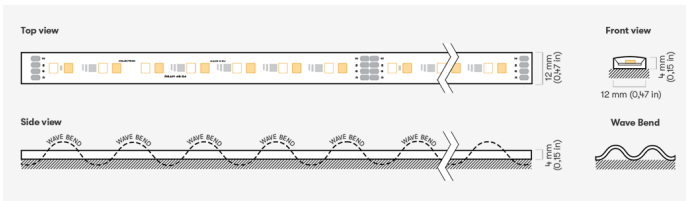

AQUA

RGBW-48-9/N4-827

RGB+W

Article No.: B14EBKADXX

CCT	2700K
CRI	CRI 80+
COLOR CONSISTENCY	3-Step MacAdam
LIGHT TYPE	RGBW
LEDs/M	48 LEDs/m
LUMINOUS FLUX	Total: 488 Lm/m (149 Lm/ft) White LED only: 291 Lm/m (89 Lm/ft) RGB LED only: 316 Lm/m (96 Lm/ft)
EFFICACY	51 Lm/W
LIFETIME	L90B10 60.000 h

CONTROL Dimmable

VOLTAGE 24 VDC
WATTAGE 9.6 W/m | 2.9 W/ft

CUTTING STEP 125 mm (4.92")
MAX RUN 8 m (26')
OTHER DETAILS IP67 protection

TEMPERATURE Tc max <75°C (167°F)
OPERATING TEMP. -25°C...+50°C (-13°F...122°F)

DIMENSIONS Width: 12 mm (0.47")
Height: 4 mm (0.16")

MOUNTING PROFILE Polycarbonate
UV and Salt water resistant

Possible allowed deviation of optical and electrical values are ±15%. Allowed measurement uncertainty ±7%.
All values in datasheet are for reference only and customers should take these values on their own risk. HOLECTRON reserves the right for changes without prior notice.