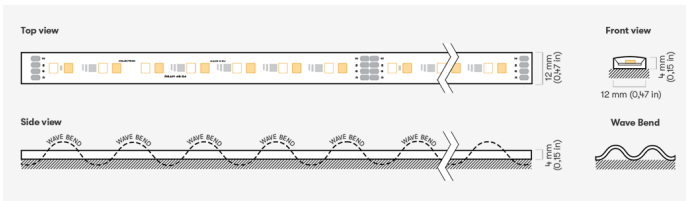

AQUA

RGBW-48-9/N4-825

RGB+W

Article No.: B14EBKACXX

CCT	2500K
CRI	CRI 80+
COLOR CONSISTENCY	3-Step MacAdam
LIGHT TYPE	RGBW
LEDs/M	48 LEDs/m
LUMINOUS FLUX	Total: 454 Lm/m (138 Lm/ft) White LED only: 249 Lm/m (76 Lm/ft) RGB LED only: 316 Lm/m (96 Lm/ft)
EFFICACY	47 Lm/W
LIFETIME	L90B10 60.000 h

CONTROL	Dimmable
---------	----------

VOLTAGE	24 VDC
WATTAGE	9.6 W/m 2.9 W/ft

CUTTING STEP	125 mm (4.92")
MAX RUN	8 m (26')
OTHER DETAILS	IP67 protection

TEMPERATURE	Tc max <75°C (167°F)
OPERATING TEMP.	-25°C...+50°C (-13°F...122°F)

DIMENSIONS	Width: 12 mm (0.47") Height: 4 mm (0.16")
------------	--

MOUNTING PROFILE	Polycarbonate UV and Salt water resistant
------------------	--

Possible allowed deviation of optical and electrical values are ±15%. Allowed measurement uncertainty ±7%.
All values in datasheet are for reference only and customers should take these values on their own risk. HOLECTRON reserves the right for changes without prior notice.