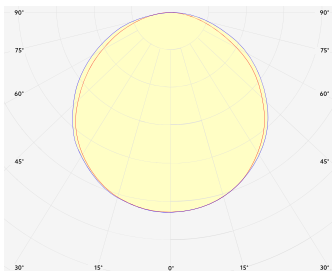

AQUA

RGBW-48-9/N4-825

RGB+W

Article No.: B14EBKACXX

CCT	2500K
CRI	CRI 80+
COLOR CONSISTENCY	3-Step MacAdam
LIGHT TYPE	RGBW
LEDs/M	48 LEDs/m
LUMINOUS FLUX	Total: 454 Lm/m (138 Lm/ft) White LED only: 249 Lm/m (76 Lm/ft) RGB LED only: 316 Lm/m (96 Lm/ft)
EFFICACY	47 Lm/W
LIFETIME	L90B10 60.000 h

DIMENSIONS	Width: 12 mm (0.47") Height: 4 mm (0.16")
------------	--

MOUNTING PROFILE	Polycarbonate UV and Salt water resistant
------------------	--

Possible allowed deviation of optical and electrical values are ±15%. Allowed measurement uncertainty ±7%.
All values in datasheet are for reference only and customers should take these values on their own risk. HOLECTRON reserves the right for changes without prior notice.