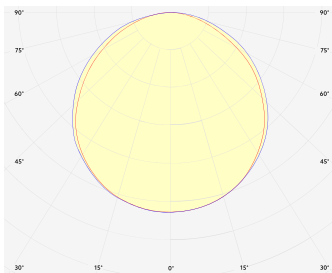

AQUA

RGBW-48-9/N4-820

RGB+W

Article No.: B14EBKAAXX

CCT	2000K
CRI	CRI 80+
COLOR CONSISTENCY	3-Step MacAdam
LIGHT TYPE	RGBW
LEDs/M	48 LEDs/m
LUMINOUS FLUX	Total: 423 Lm/m (129 Lm/ft) White LED only: 210 Lm/m (64 Lm/ft) RGB LED only: 316 Lm/m (96 Lm/ft)
EFFICACY	44 Lm/W
LIFETIME	L90B10 60.000 h

DIMENSIONS	Width: 12 mm (0.47") Height: 4 mm (0.16")
------------	--

MOUNTING PROFILE	Polycarbonate UV and Salt water resistant
------------------	--

Possible allowed deviation of optical and electrical values are ±15%. Allowed measurement uncertainty ±7%.
All values in datasheet are for reference only and customers should take these values on their own risk. HOLECTRON reserves the right for changes without prior notice.