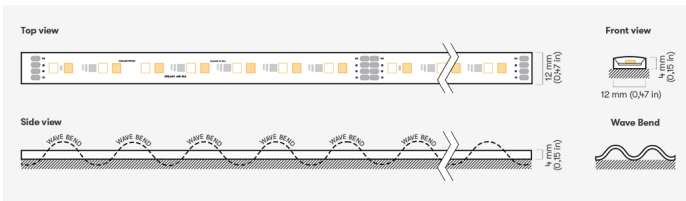

AQUA

RGBW-48-9/N4-820

RGB+W

Article No.: B14EBKAAXX

CCT	2000K
CRI	CRI 80+
COLOR CONSISTENCY	3-Step MacAdam
LIGHT TYPE	RGBW
LEDs/M	48 LEDs/m
LUMINOUS FLUX	Total: 423 Lm/m (129 Lm/ft) White LED only: 210 Lm/m (64 Lm/ft) RGB LED only: 316 Lm/m (96 Lm/ft)
EFFICACY	44 Lm/W
LIFETIME	L90B10 60.000 h

CONTROL	Dimmable
---------	----------

VOLTAGE	24 VDC
WATTAGE	9.6 W/m 2.9 W/ft

CUTTING STEP	125 mm (4.92")
MAX RUN	8 m (26')
OTHER DETAILS	IP67 protection

TEMPERATURE	Tc max <75°C (167°F)
OPERATING TEMP.	-25°C...+50°C (-13°F...122°F)

DIMENSIONS	Width: 12 mm (0.47") Height: 4 mm (0.16")
------------	--

MOUNTING PROFILE	Polycarbonate UV and Salt water resistant
------------------	--

Possible allowed deviation of optical and electrical values are ±15%. Allowed measurement uncertainty ±7%.
All values in datasheet are for reference only and customers should take these values on their own risk. HOLECTRON reserves the right for changes without prior notice.