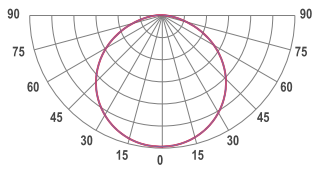

ATLANTIS TOP WHITE

ATLANTIS TOP 4W/N3-935

Product code: Atlantis Top FL112-4N3-935

Article No.: B2T1BABBFX

PHOTOMETRICS

SPECTRUM	3500K CRI 90+ 3-Step MacAdam
LUMINOUS FLUX	424 lm/m 129 lm/ft
EFFICACY	88 lm/W
LIFETIME	L90B10 60.000 h
ELECTRICAL	Power: 4.8 W/m 1.46 W/ft Voltage: 24 VDC
TEMPERATURE	Tc max <75°C (167°F) Operating: -25°C...+50°C (-13°F...122°F)
OTHER DETAILS	IP67 protection Dimmable Cutting step: 62.5 mm (2.46") Max run: 14 m (46') Bend radius: 15 cm
DIMENSIONS	Width: 15 mm (5.90") Height: 19 mm (7.48")