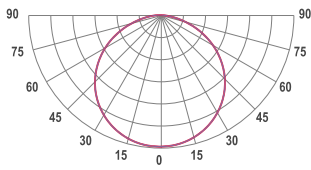

## PHOTOMETRICS

<b>SPECTRUM</b>	2700K CRI 90+ 3-Step MacAdam
<b>LUMINOUS FLUX</b>	403 lm/m   123 lm/ft
<b>EFFICACY</b>	84 lm/W
<b>LIFETIME</b>	L90B10 60.000 h
<b>ELECTRICAL</b>	Power: 4.8 W/m   1.46 W/ft Voltage: 24 VDC
<b>TEMPERATURE</b>	Tc max <75°C ( 167°F ) Operating: -25°C...+50°C ( -13°F...122°F )
<b>OTHER DETAILS</b>	IP67 protection Dimmable Cutting step: 62.5 mm (2.46") Max run: 14 m (46') Bend radius: 15 cm
<b>DIMENSIONS</b>	Width: 15 mm (5.90") Height: 19 mm (7.48")