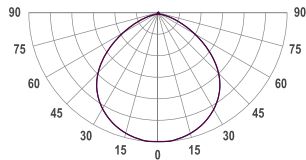

SEGMENT LAYOUT

Luminaire type segment

TECHNICAL DRAWING

SPECTRUM

Warm LED: CRI 80+ 2000K

Cold LED: CRI 80+ 3500K

3-Step MacAdam

COVER

Clear

LUMINOUS FLUX*

Per segment: 369 lm

Light source (per segment): 420 lm

Per meter/feet: 1119 lm/m | 341 lm/ft

EFFICACY

Luminaire: 103 lm/W

Light source: 117 lm/W

OTHER DETAILS

IP40 ingress protection

Dimmable

DIMENSIONS

Width: 16 mm (0.63")

Height: 11 mm (0.43")

Length: 378 mm | 1.2'

* Luminous flux values are based on tests with white housing. Lower luminous flux values might apply for other housing colors.